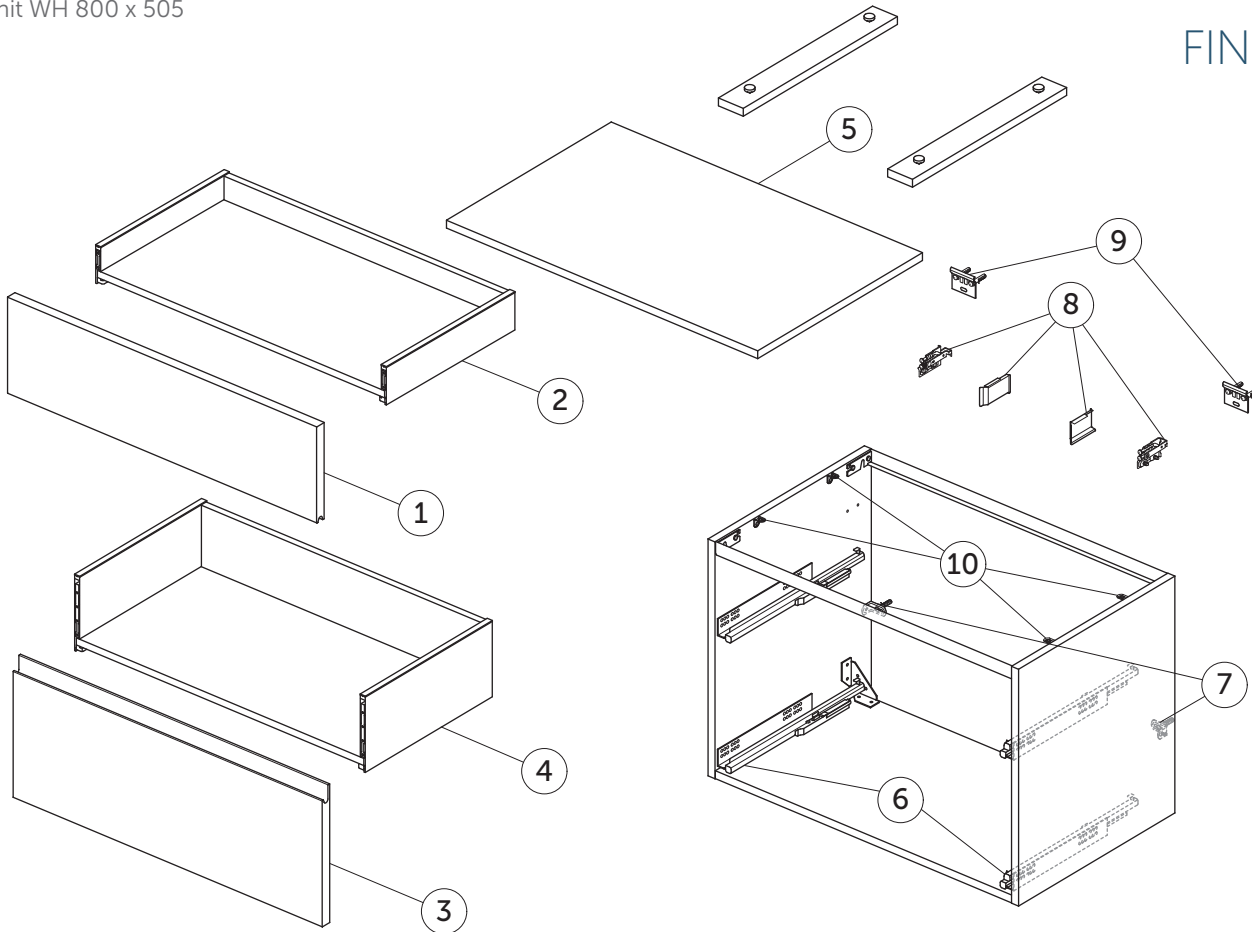

# SPARE PARTS

Basin Unit WH 800 x 505  
2 drws

FINESSE

Item	Description	Colour/Finish	Code No.	Quantity
1	Upper Drawer Front Panel 797 x 220	Y1 - Matt White Y2 - Matt Anthracite UP - Matt Greige UQ - Matt Ash Blue Ribbed UR - Dark Elm US - White Oak	EF791Y1 EF791Y2 EF791UP EF791UQ EF791UR EF791US	1
2	Upper Drawer structure box WT 80 x 50.5	JE - Graphite Black	EF887JE	1
3	Lower Drawer Front Panel 797 x 316	Y1 - Matt White Y2 - Matt Anthracite UP - Matt Greige UQ - Matt Ash Blue Ribbed UR - Dark Elm US - White Oak	EF793Y1 EF793Y2 EF793UP EF793UQ EF793UR EF793US	1
4	Lower Drawer structure box 80 x 50.5	JE - Graphite Black	EF820JE	1
5	Worktop 802 x 506	Y1 - Matt White Y2 - Matt Anthracite UP - Matt Greige UQ - Matt Ash Blue Ribbed UR - Dark Elm US - White Oak	EF888Y1 EF888Y2 EF888UP EF888UQ EF888UR EF888US	1
6	Runners KIT 400mm Hettich Quadro SC		EF77367	pair
7	Safety brackets KIT VU (brackets, screws, plugs)		EF77467	8
8	Hangers KIT INDAUX SCARPI 4		EF77567	pair
9	Wall fixation KIT VU (brackets, screws, plugs)		EF77667	10
10	Worktop fixing KIT		EF86467	12