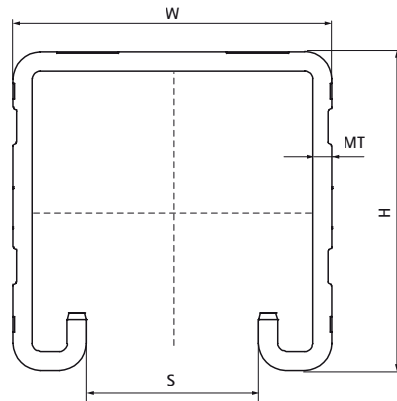

Walraven RapidStrut® channel (pg) no slot

(H0411)

for medium weight fixing applications

Features & benefits

- universal channel system
- inward formed flanges with serrated profile for extra grip
- pre-galvanized
- For more information about the max. allowed load please refer to the loading tables or our online datasheet 'Walraven RapidStrut® Data Sheet'.

Product Number	VVS Number	Type	Total Height	Total Width	Total Length	Material Thickness	Profile Opening
<i>Reference letter</i>			<i>H</i>	<i>W</i>	<i>L</i>	<i>MT</i>	<i>S</i>
<i>Unit description</i>			<i>mm</i>	<i>mm</i>	<i>mm</i>	<i>mm</i>	<i>mm</i>
6505620	018040431	21 H	21	41	6,000	2.50	22
6505640	018040452	41 H	41	41	6,000	2.50	22