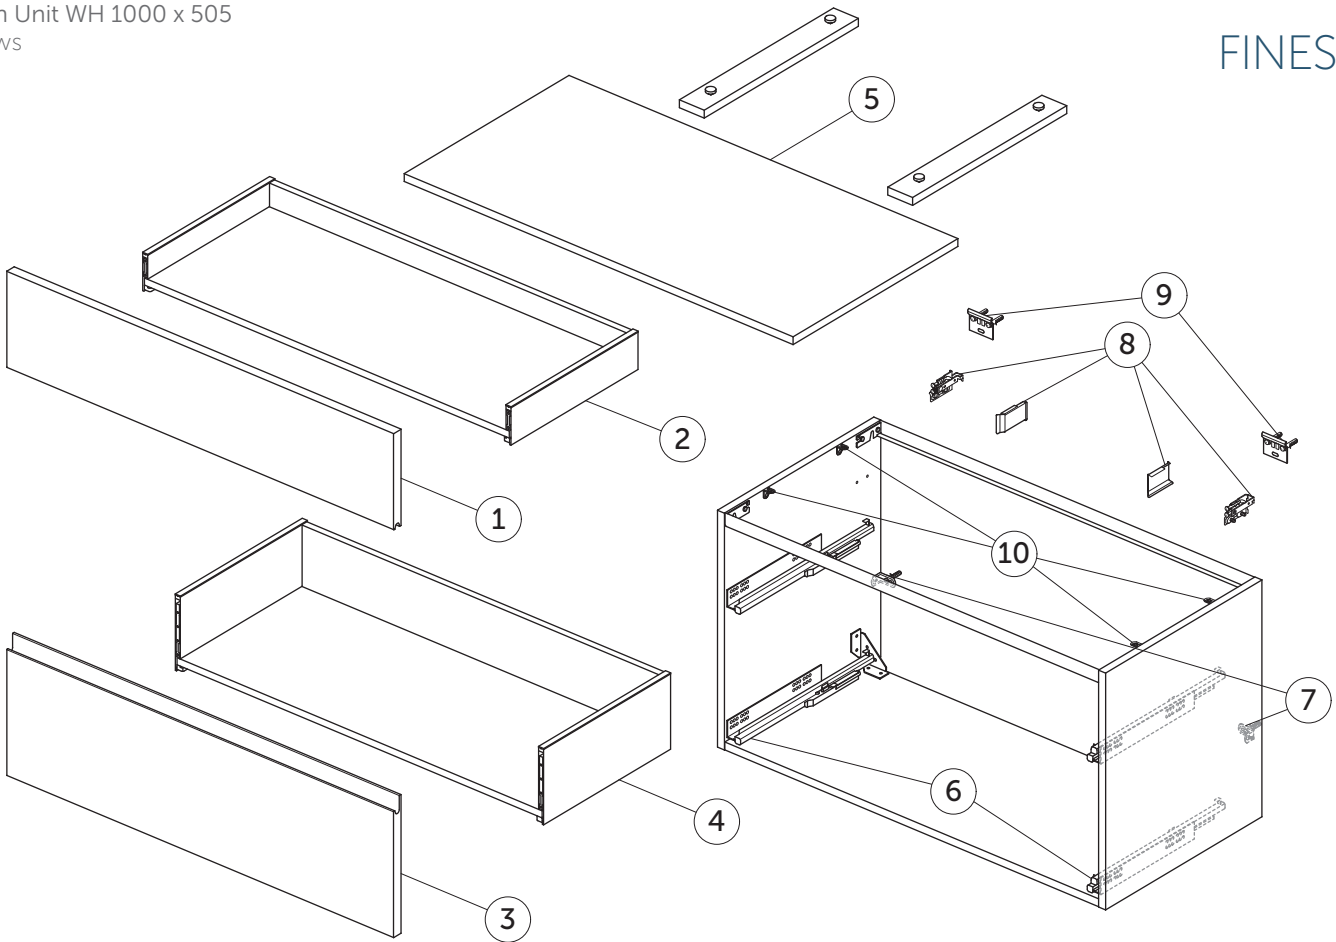

SPARE PARTS

Basin Unit WH 1000 x 505
2 drws

FINESSE

Item	Description	Colour/Finish	Code No.	Quantity
1	Upper Drawer Front Panel 997 x 220	Y1 - Matt White Y2 - Matt Anthracite UP - Matt Greige UQ - Matt Ash Blue Ribbed UR - Dark Elm US - White Oak	EF805Y1 EF805Y2 EF805UP EF805UQ EF805UR EF805US	1
2	Upper Drawer structure box WT 100 x 50.5	JE - Graphite Black	EF889JE	1
3	Lower Drawer Front Panel 997 x 316	Y1 - Matt White Y2 - Matt Anthracite UP - Matt Greige UQ - Matt Ash Blue Ribbed UR - Dark Elm US - White Oak	EF807Y1 EF807Y2 EF807UP EF807UQ EF807UR EF807US	1
4	Lower Drawer structure box 100 x 50.5	JE - Graphite Black	EF824JE	1
5	Worktop 1002 x 506	Y1 - Matt White Y2 - Matt Anthracite UP - Matt Greige UQ - Matt Ash Blue Ribbed UR - Dark Elm US - White Oak	EF890Y1 EF890Y2 EF890UP EF890UQ EF890UR EF890US	1
6	Runners KIT 400mm Hettich Quadro SC		EF77367	pair
7	Safety brackets KIT VU (brackets, screws, plugs)		EF77467	8
8	Hangers KIT INDAUX SCARPI 4		EF77567	pair
9	Wall fixation KIT VU (brackets, screws, plugs)		EF77667	10
10	Worktop fixing KIT		EF86467	12

Ideal Standard