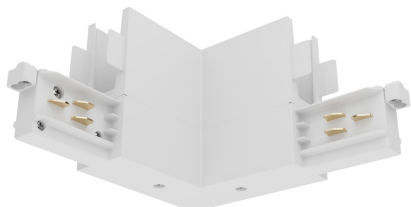

Concord

LYTESPAN H-TRACK L-FEED OUT WHITE 9012/W-H 2070315

Features

- Lytespan H-Track accessory, L-feed connector, polarity ridge is in the outer side. Polycarbonate body, copper alloy contacts. White. Please check the polarity diagram on selling sheet.

Product Overview

Product name	LYTESPAN H-TRACK L-FEED OUT WHITE 9012/W-H
Technology	Accessory
Housing	PC Polycarbonate
Mount	Track mounting
General application	Museums & Galleries, Office, Hospitality
ETIM Class	EC002556
Housing colour	White
Product EAN number	5025768703159
Warranty	5 years

Concord

LYTESPAN H-TRACK L-FEED OUT WHITE 9012/W-H
2070315

Technical drawings