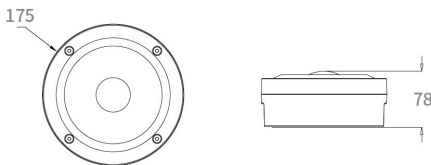

Technical drawings

LIFESAFE PRO SURF ROUND DL IP65 C ACC 0038814

Data table

GENERAL DATA

Product name	LIFESAFE PRO SURF ROUND DL IP65 C ACC
Technology	Accessory
Accessory type	Mounting
Type of accessory	Installation housing
Housing	PC Polycarbonate
Mount	Ceiling surface mounting
General application	Education, Hospitality, Logistics & Industry, Museums & Galleries, Office
ETIM Class	EC002557
Warranty	6 years

ELECTRICAL DATA

Control gear required	No
-----------------------	----

PHYSICAL DATA

Housing colour	White
IP rating	IP65
IK rating	IK06
Nominal Product Height (mm)	78
Nominal Product Diameter (mm)	175
Weight (kg)	0.46

PACKAGING

Product EAN number	5410288388144
Packaging single length / height (cm)	46.0
Packaging single width (cm)	31.0
Packaging single depth (cm)	30.0
DUN14 (inner)	05410288388144
Units per outer package	1

LIFESAFE PRO SURF ROUND DL IP65 C ACC 0038814

Packaging outer length / height (cm)	46.0
Packaging outer width (cm)	31.0
Packaging outer depth (cm)	30.0

SAFETY DATA

Glow Wire Test (°C)	850
Special purpose lamp	No
Dry applications use only	No
Suitable for household illumination	No