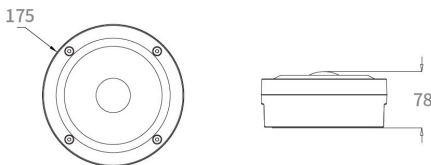

Technical drawings