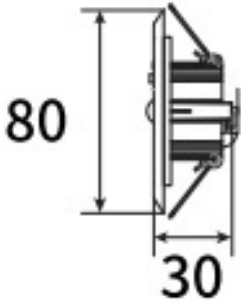

Features

- LiFeSafe PRO Black Downlight R 80mm bezel ACC. Black polycarbonate 80mm recessing bezel. Cut out 66-70mm

Product Overview

Product name	LIFESAFE PRO DL R 80MM BEZEL BLK
Technology	Accessory
Housing	PC Polycarbonate
General application	Education, Hospitality, Logistics & Industry, Museums & Galleries, Office
ETIM Class	EC002557
Housing colour	Black
Product EAN number	5410288388038
Warranty	6 years

Technical drawings

Data table

GENERAL DATA

Product name	LIFESAFE PRO DL R 80MM BEZEL BLK
Technology	Accessory
Accessory type	Mounting
Type of accessory	Fixing clamp / bracket
Housing	PC Polycarbonate
General application	Education, Hospitality, Logistics & Industry, Museums & Galleries, Office
ETIM Class	EC002557
Warranty	6 years

ELECTRICAL DATA

Control gear required	No
-----------------------	----

PHYSICAL DATA

Housing colour	Black
Nominal Product Height (mm)	5

LIFESAFE PRO DL R 80MM BEZEL BLK 0038803

Nominal Product Diameter (mm)	80
Weight (kg)	0.36

PACKAGING

Product EAN number	5410288388038
Packaging single length / height (cm)	46.0
Packaging single width (cm)	31.0
Packaging single depth (cm)	30.0
DUN14 (inner)	05410288388038
Units per outer package	1
Packaging outer length / height (cm)	46.0
Packaging outer width (cm)	31.0
Packaging outer depth (cm)	30.0