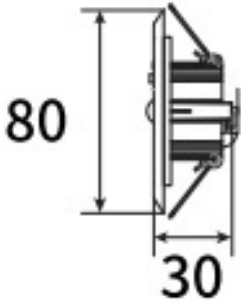

Features

- LiFeSafe PRO White Downlight R 80mm bezel ACC. White polycarbonate 80mm recessing bezel. Cut out 66-70mm

Product Overview

Product name	LIFESAFE PRO DOWNLIGHT R 80MM BEZEL ACC
Technology	Accessory
Housing	PC Polycarbonate
General application	Education, Hospitality, Logistics & Industry, Museums & Galleries, Office
ETIM Class	EC002557
Housing colour	White
Product EAN number	5410288388014
Warranty	6 years

LIFESAFE PRO DOWNLIGHT R 80MM BEZEL ACC 0038801

Technical drawings

Data table

GENERAL DATA

Product name	LIFESAFE PRO DOWNLIGHT R 80MM BEZEL ACC
Technology	Accessory
Accessory type	Mounting
Type of accessory	Fixing clamp / bracket
Housing	PC Polycarbonate
General application	Education, Hospitality, Logistics & Industry, Museums & Galleries, Office
ETIM Class	EC002557
Warranty	6 years

ELECTRICAL DATA

Control gear required	No
-----------------------	----

PHYSICAL DATA

Housing colour	White
----------------	-------

LIFESAFE PRO DOWNLIGHT R 80MM BEZEL ACC 0038801

Nominal Product Height (mm)	5
Nominal Product Diameter (mm)	80
Weight (kg)	0.36

PACKAGING

Product EAN number	5410288388014
Packaging single length / height (cm)	46.0
Packaging single width (cm)	31.0
Packaging single depth (cm)	30.0
DUN14 (inner)	05410288388014
Units per outer package	1
Packaging outer length / height (cm)	46.0
Packaging outer width (cm)	31.0
Packaging outer depth (cm)	30.0