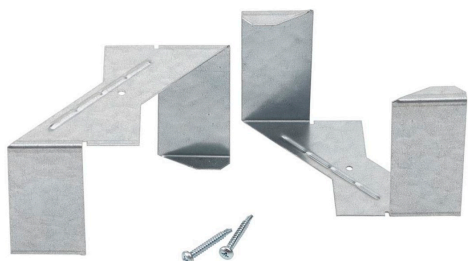

Concord

OPTIX LINEAR RECESSED ACCESSORY BRACKET 1-20MM X1 2021717

Features

- Mounting bracket for Optix Linear Recessed range. Suitable for ceiling thickness 1-20mm. Contains one pair of brackets suitable for fixing one luminaire. Necessary screws are included in the pack.

Product Overview

| | |
|--------------------|---|
| Product name | OPTIX LINEAR RECESSED ACCESSORY BRACKET 1-20MM X1 |
| Technology | Accessory |
| Housing | Steel |
| Housing colour | Silver |
| Product EAN number | 5025768217175 |
| Warranty | 5 years |