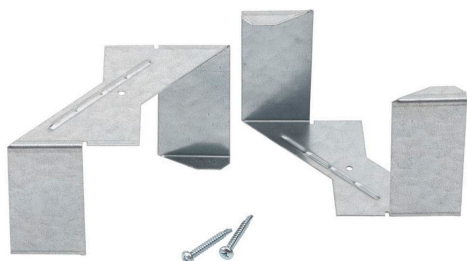

## OPTIX LINEAR RECESSED ACCESSORY BRACKET 1-20MM X1 2021717

### Features

- Mounting bracket for Optix Linear Recessed range. Suitable for ceiling thickness 1-20mm. Contains one pair of brackets suitable for fixing one luminaire. Necessary screws are included in the pack.

Packaging single depth (cm)	42.5
-----------------------------	------

DUN14 (outer)	15025768217172
---------------	----------------

Packaging outer length / height (cm)	8.0
--------------------------------------	-----