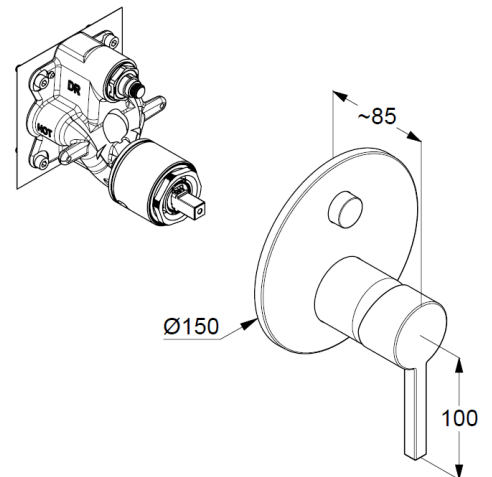

concealed single lever bath-and shower mixer

Ref.: 207590515

concealed bath-shower mixer

single lever mixer

trim set without pre-installation set

for pre-installation set KLUDI SLIM.BOXX Ref.: 88022

trim set with functional unit

wall mounted

PUSH&SWITCH diverter

automatic diverter: shower/bath

solid lever, metal

ceramic cartridge with hot water safety device

flow rate bath at 3 bar 28 l/min.

flow rate shower at 3 bar 24 l/min.

### Produktabbildung/ Product picture

### Maßzeichnung/ Dimensional drawing