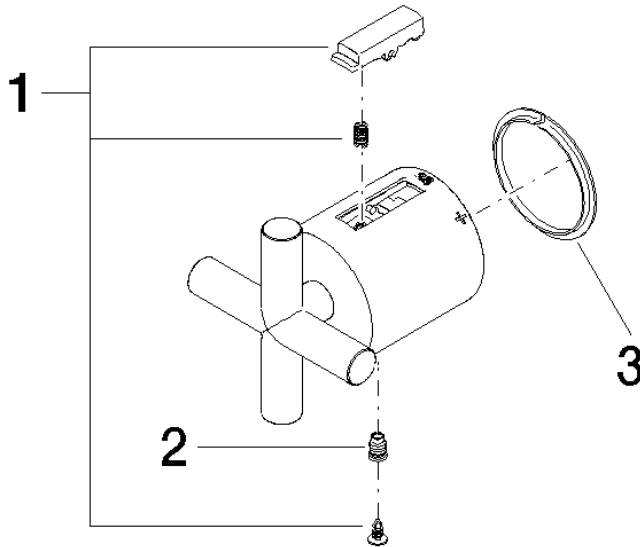

## Handle - Dark Chrome

SPARE PARTS

---

90 17 33 022 00 Product version from 4/1/2025

90 17 33 022 00 Product version from 4/1/2025

Parts for other finishes can be found here: [Chrome](#)