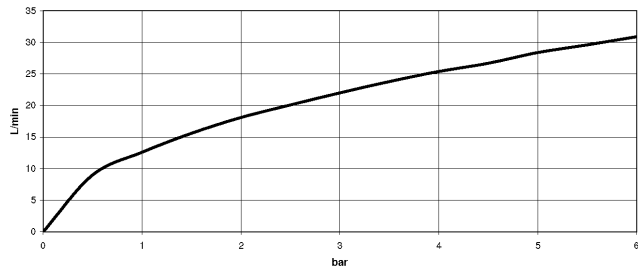

27 522 809 Product version from 3/13/2017

- spout: circular, air-enriched flow
- max. flow 21.5 l/min at 3 bar flow pressure
- Hand shower: COMPACT RAIN, max. flow rate 6.8 l/min (at 3 bar)
- complete hand shower set with anti-scale system
- 220mm projection
- automatic bath/shower diverter
- height of mixer 347 mm
- height up to aerator 244 mm
- hole diameter valve 32 mm
- hole diameter spout 32 mm
- hole diameter for complete hand shower set 32 mm
- rosette for complete hand shower set Ø 60mm
- rosette for spout Ø 60mm
- rosette for deck valve Ø 60mm
- metal shower hose 1750mm with integrated anti-twist protection
- WRAS

Intrinsic protection against back flow.

	Chrome	27 522 809-00
	Brushed Platinum	27 522 809-06
	Platinum	27 522 809-08
	Dark Chrome	27 522 809-19
	Brushed Durabronze (23kt Gold)	27 522 809-28
	Brushed Dark Brass (PVD)	27 522 809-39
	Brushed Bronze (PVD)	27 522 809-42
	Brushed Dark Bronze (PVD)	27 522 809-43
	Brushed Champagne (22kt Gold)	27 522 809-46
	Champagne (22kt Gold)	27 522 809-47
	Brushed Dark Platinum	27 522 809-99

27 522 809 Product version from 3/13/2017

mm [inches]
M 1:10

Flow rate chart

Codes & Standards

ASME A112.18.1 cUPC DIN 4109 EN 1717

Executive Order ISO 3822 Ü-Zeichen
no. 1007

VAIA Five-hole bath mixer for deck mounting with diverter - Chrome