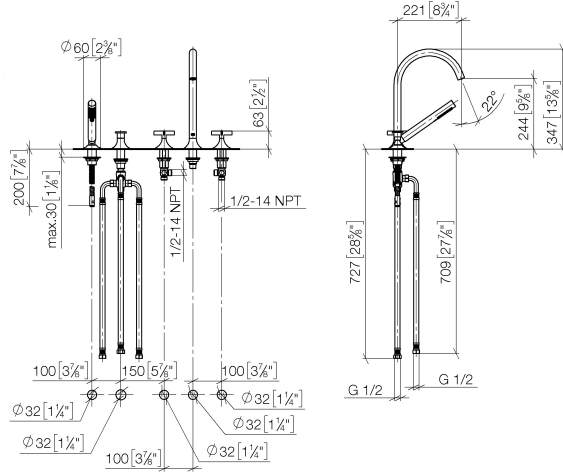

27 522 809 Product version from 3/13/2017

- spout: circular, air-enriched flow
- max. flow 21.5 l/min at 3 bar flow pressure
- Hand shower: COMPACT RAIN, max. flow rate 6.8 l/min (at 3 bar)
- complete hand shower set with anti-scale system
- 220mm projection
- automatic bath/shower diverter
- height of mixer 347 mm
- height up to aerator 244 mm
- hole diameter valve 32 mm
- hole diameter spout 32 mm
- hole diameter for complete hand shower set 32 mm
- rosette for complete hand shower set Ø 60mm
- rosette for spout Ø 60mm
- rosette for deck valve Ø 60mm
- metal shower hose 1750mm with integrated anti-twist protection
- WRAS

27 522 809 Product version from 3/13/2017

mm [inches]
M 1:10

Flow rate chart

Codes & Standards

ASME A112.18.1 cUPC DIN 4109 EN 1717

Executive Order ISO 3822 Ü-Zeichen
no. 1007

VAIA Five-hole bath mixer for deck mounting with diverter - Chrome

Parts for other finishes can be found here: Brushed Platinum

Spare parts list

No.	Item Number	Name	Quantity used	Delivery time
2	29 140 809-00	VAIA Two-way diverter for bath rim or tile edge installation - Chrome	1.00	20
5	20 000 809-00	VAIA Deck valve clockwise closing cold - Chrome	1.00	-
Spare part can no longer be ordered, please order the replacement item				
3	20 000 808-00	VAIA Deck valve clockwise closing hot - Chrome	1.00	-
Spare part can no longer be ordered, please order the replacement item				
4	13 612 809-00	VAIA Bath spout without diverter for deck mounting - Chrome	1.00	-
Spare part can no longer be ordered, please order the replacement item				
1	27 702 809-00	VAIA Hand shower set for bath rim or tile edge installation - Chrome	1.00	20