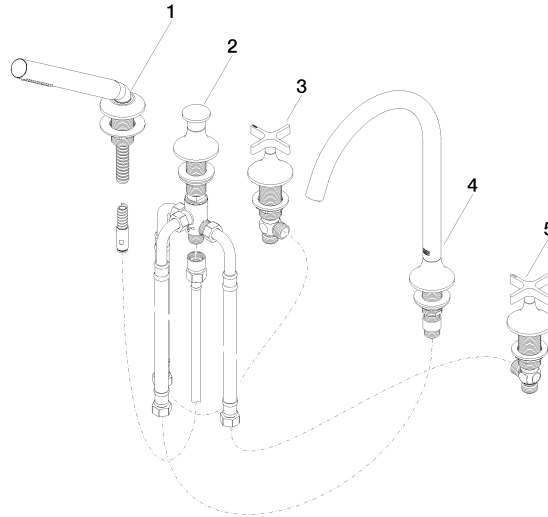

27 522 809 Product version from 3/13/2017

- spout: circular, air-enriched flow
- max. flow 21.5 l/min at 3 bar flow pressure
- Hand shower: COMPACT RAIN, max. flow rate 6.8 l/min (at 3 bar)
- complete hand shower set with anti-scale system
- 220mm projection
- automatic bath/shower diverter
- height of mixer 347 mm
- height up to aerator 244 mm
- hole diameter valve 32 mm
- hole diameter spout 32 mm
- hole diameter for complete hand shower set 32 mm
- rosette for complete hand shower set Ø 60mm
- rosette for spout Ø 60mm
- rosette for deck valve Ø 60mm
- metal shower hose 1750mm with integrated anti-twist protection
- WRAS

27 522 809 Product version from 3/13/2017

mm [inches]
M 1:10

Flow rate chart

Codes & Standards

ASME A112.18.1 cUPC DIN 4109 EN 1717

Executive Order ISO 3822 Ü-Zeichen
no. 1007

VAIA Five-hole bath mixer for deck mounting with diverter - Chrome

Parts for other finishes can be found here: Brushed Platinum

Spare parts list

No.	Item Number	Name	Quantity used	Delivery time
2	29 140 809-00	VAIA Two-way diverter for bath rim or tile edge installation - Chrome	1.00	20
5	20 000 809-00	VAIA Deck valve clockwise closing cold - Chrome	1.00	-
Spare part can no longer be ordered, please order the replacement item				
3	20 000 808-00	VAIA Deck valve clockwise closing hot - Chrome	1.00	-
Spare part can no longer be ordered, please order the replacement item				
4	13 612 809-00	VAIA Bath spout without diverter for deck mounting - Chrome	1.00	-
Spare part can no longer be ordered, please order the replacement item				
1	27 702 809-00	VAIA Hand shower set for bath rim or tile edge installation - Chrome	1.00	20