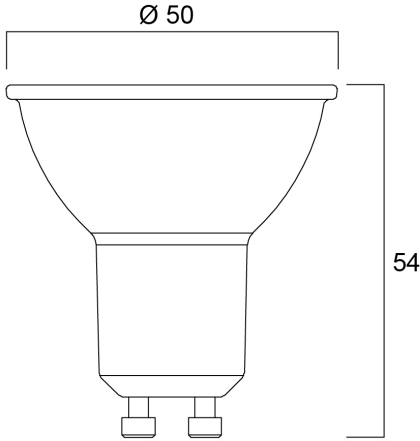

Product Overview

Product name	RefLED Superia Retro ES50 V3 360LM DIM 865 36 SL
Technology	LED
Watt (Rated) (W)	4.5
Fixture rating	Open
E-number FI	4741024
Colour temperature (K)	6500
CRI (Ra)	80
Colour Consistency (SDCM)	6
Colour Variation Initial (SDCM)	6
Photobiological Risk Group	RG1
Wattage (W)	4.5
Product EAN number	5410288291307
Warranty	5 years

Technical drawings

Data table

GENERAL DATA

Product name	RefLED Superia Retro ES50 V3 360LM DIM 865 36 SL
Technology	LED
Watt (Rated) (W)	4.5
Fixture rating	Open
Operating temperature range (°C)	-20°C...+50°C
Performance ambient temperature Tq (°C)	25
E-number FI	4741024
Warranty	5 years

RefLED Superia Retro ES50 V3 360LM DIM 865 36 SL 0029130

DUN14 (outer)	15410288291304
Packaging outer length / height (cm)	20.8

SAFETY DATA

Optimal operating condition (°C)	-20-50
Breakage cleaning instructions	Not applicable
Special purpose lamp	No
Dry applications use only	No
Suitable for household illumination	No
Safety message	Dimmable with approved dimmers