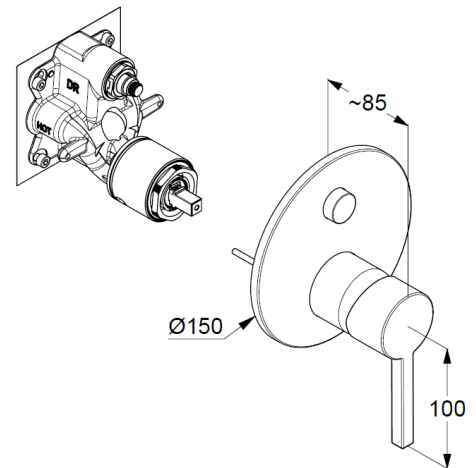

Maßzeichnung/ Dimensional drawing