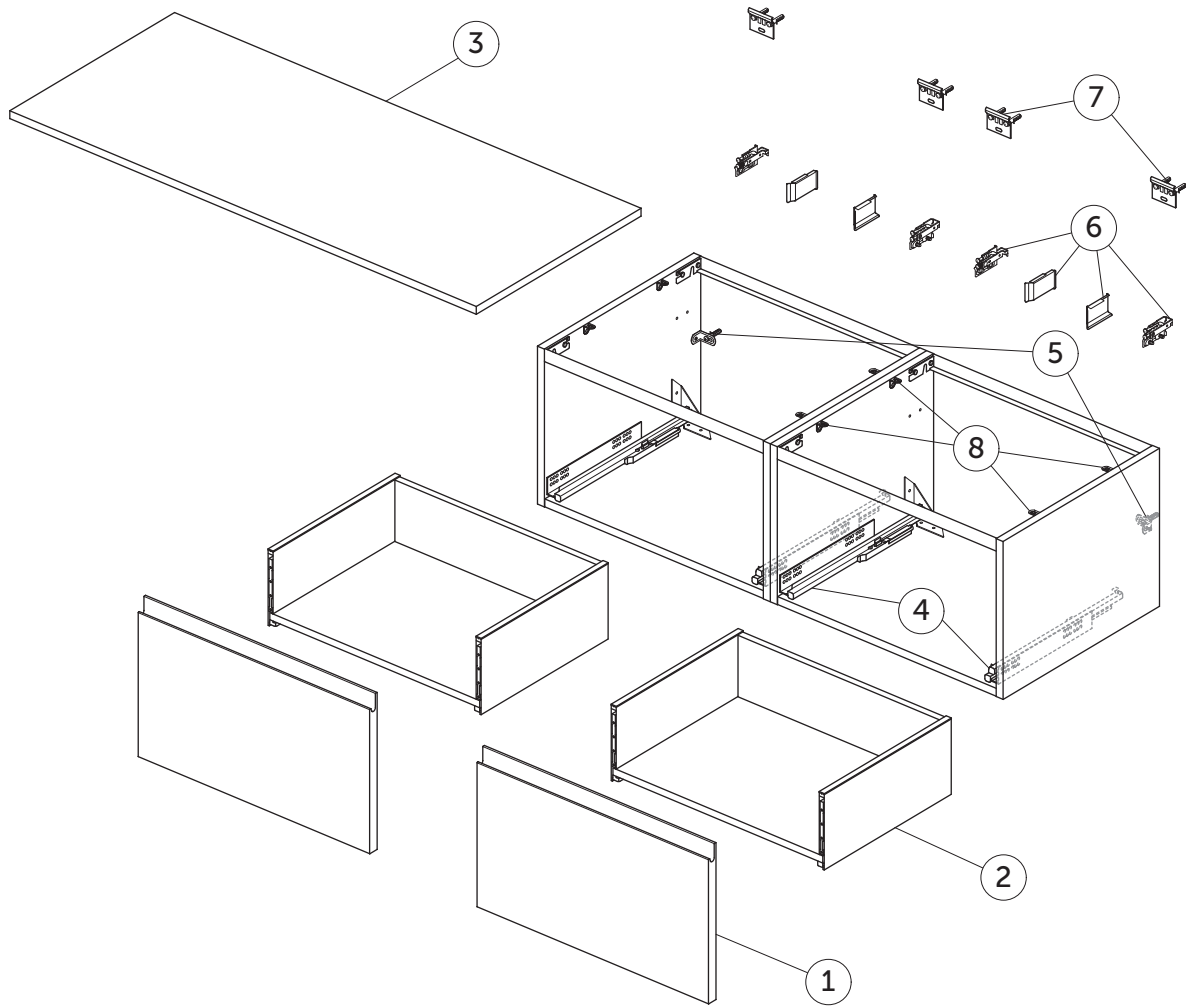

# SPARE PARTS

Basin Unit WH 1200 x 505  
2 drws; ver

FINESSE

Item	Description	Colour/Finish	Code No.	Quantity
1	Drawer Front Panel 597 x 358	Y1 - Matt White Y2 - Matt Anthracite UP - Matt Greige UQ - Matt Ash Blue Ribbed UR - Dark Elm US - White Oak	EF779Y1 EF779Y2 EF779UP EF779UQ EF779UR EF779US	1
2	Drawer structure box 60 x 50.5	JE - Graphite Black	EF818JE	1
3	Worktop 1202 x 506	Y1 - Matt White Y2 - Matt Anthracite UP - Matt Greige UQ - Matt Ash Blue Ribbed UR - Dark Elm US - White Oak	EF881Y1 EF881Y2 EF881UP EF881UQ EF881UR EF881US	1
4	Runners KIT 400mm Hettich Quadro SC		EF77367	pair
5	Safety brackets KIT VU (brackets, screws, plugs)		EF77467	8
6	Hangers KIT INDAUX SCARPI 4		EF77567	pair
7	Wall fixation KIT VU (brackets, screws, plugs)		EF77667	10
8	Worktop fixing KIT		EF86467	12

  
Ideal Standard