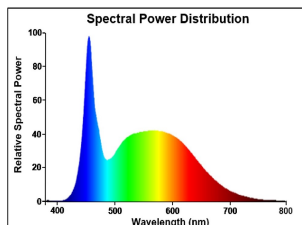

RefLED Retro Superia ES50 DIMMABLE

RefLED Superia Retro ES50 V3 360LM DIM 865 36 SL
0029130