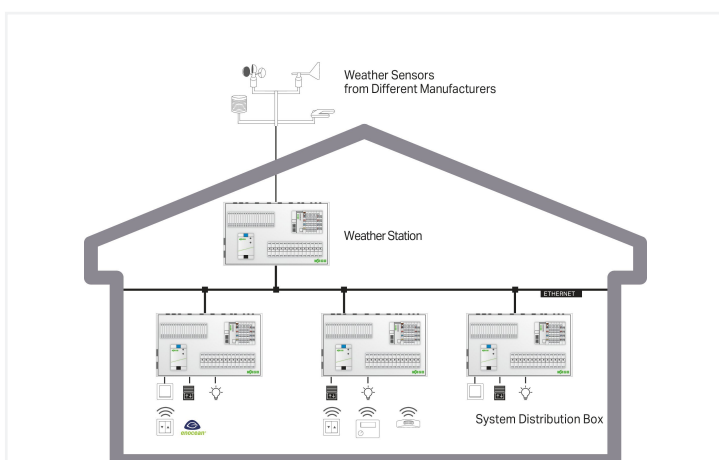

Similar to illustration

Delivery

License generation	DRM
--------------------	-----

Commercial data

ETIM 9.0	EC002537
ETIM 8.0	EC002537
PU (SPU)	1 pcs
Packaging type	not specified
GTIN	4066966182453
Customs tariff number	88888888888