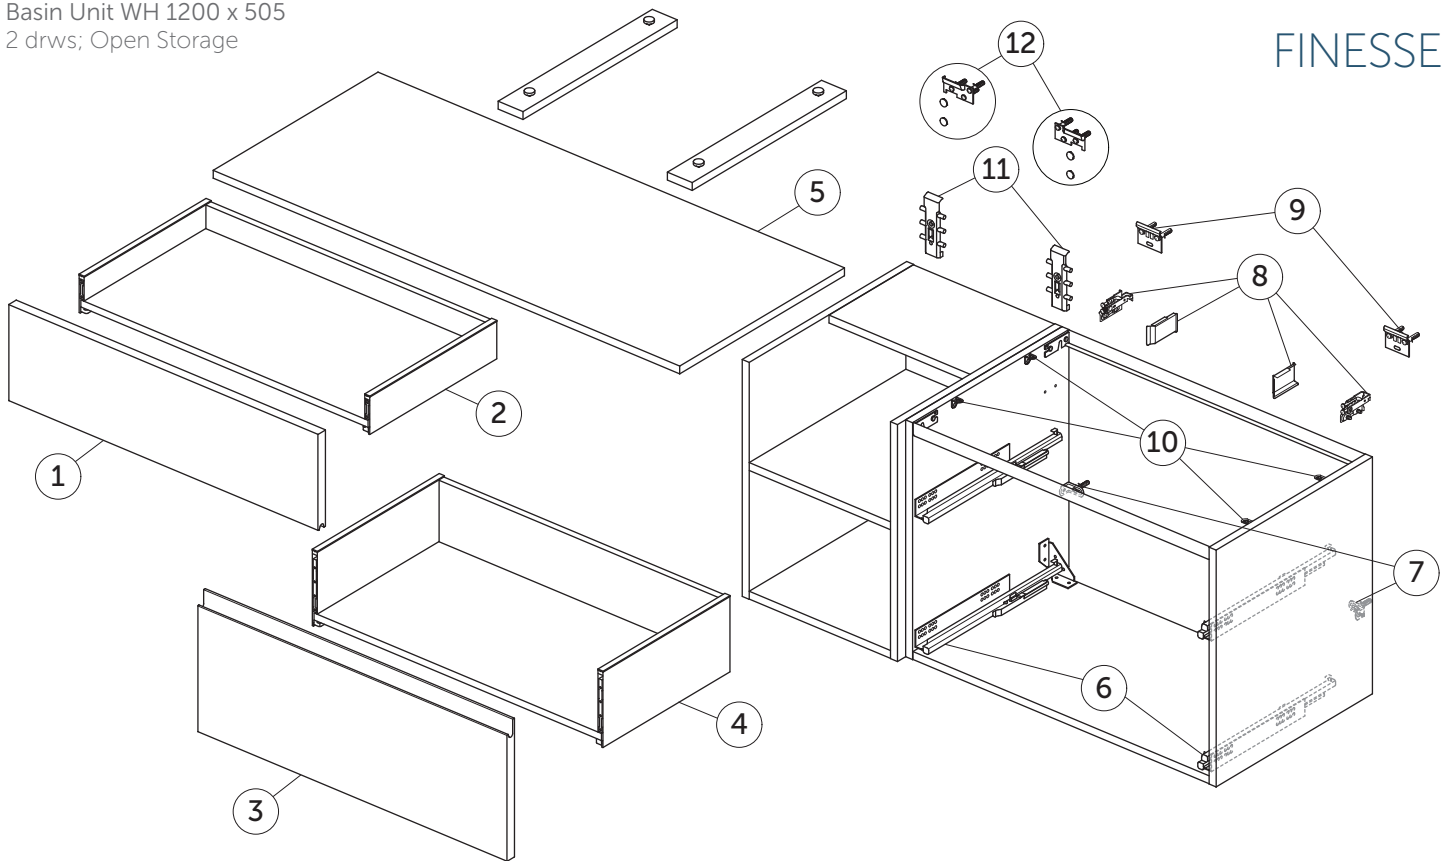

SPARE PARTS

Basin Unit WH 1200 x 505
2 drws; Open Storage

FINESSE

Item	Description	Colour/Finish	Code No.	Quantity
1	Upper Drawer Front Panel 797 x 220	Y1 - Matt White Y2 - Matt Anthracite UP - Matt Greige UQ - Matt Ash Blue Ribbed UR - Dark Elm US - White Oak	EF791Y1 EF791Y2 EF791UP EF791UQ EF791UR EF791US	1
2	Upper Drawer structure box WT 80 x 50.5	JE - Graphite Black	EF887JE	1
3	Lower Drawer Front Panel 797 x 316	Y1 - Matt White Y2 - Matt Anthracite UP - Matt Greige UQ - Matt Ash Blue Ribbed UR - Dark Elm US - White Oak	EF793Y1 EF793Y2 EF793UP EF793UQ EF793UR EF793US	1
4	Lower Drawer structure box 80 x 50.5	JE - Graphite Black	EF820JE	1
5	Worktop 1202 x 506	Y1 - Matt White Y2 - Matt Anthracite UP - Matt Greige UQ - Matt Ash Blue Ribbed UR - Dark Elm US - White Oak	EF881Y1 EF881Y2 EF881UP EF881UQ EF881UR EF881US	1
6	Runners KIT 400mm Hettich Quadro SC		EF77367	pair
7	Safety brackets KIT VU (brackets, screws, plugs)		EF77467	8
8	Hangers KIT INDAUX SCARPI 4		EF77567	pair
9	Wall fixation KIT VU (brackets, screws, plugs)		EF77667	10
10	Worktop fixing KIT		EF86467	12
11	Hangers KIT CU		EF85967	pair
12	Wall fixation KIT CU (Plates, screws, plugs, caps)		EF86067	20