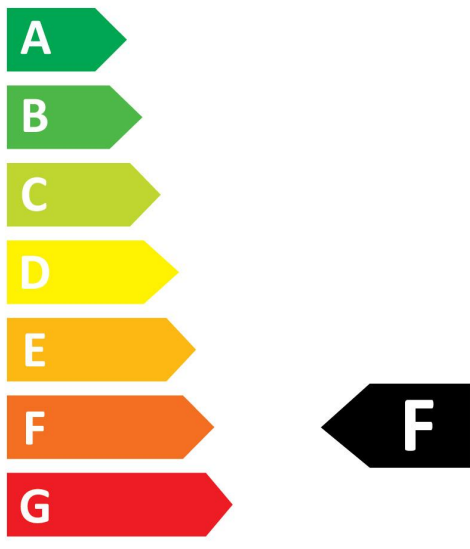

0031815

5 kWh/1000h

2019/2015