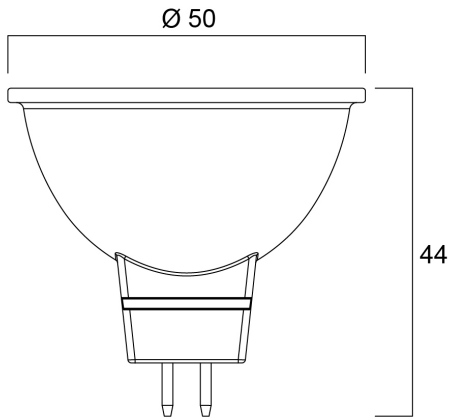

RefLED Superia Retro MR16 V3 380LM DIM 840 36 SL 0031815

Power consumption (W)	4.3
Control gear type	LED driver constant current
Dimmable	Yes
Housing colour	Transparent
IP rating	IP20
Product EAN number	5410288318158
Warranty	3 years
Dimming method	Mains: leading / trailing edge
Useful luminous flux (#use)	380

Technical drawings

Data table

GENERAL DATA

Product name	RefLED Superia Retro MR16 V3 380LM DIM 840 36 SL
Technology	LED
Watt (Rated) (W)	4.3
Lamp shape	Reflector
Cap/Base	GU5.3
Lamp finish	Fresnel lens