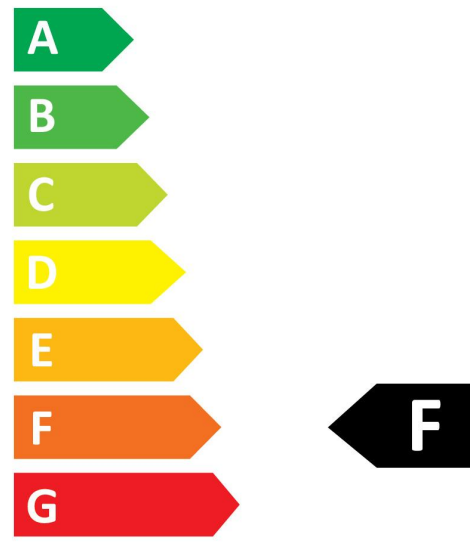

SYLVANIA

RefLED Superia Retro MR16 V3 380LM DIM 840 36 SL
0031815

Energy label

0031815

5 kWh/1000h

2019/2015

0031815

5 kWh/1000h

2019/2015