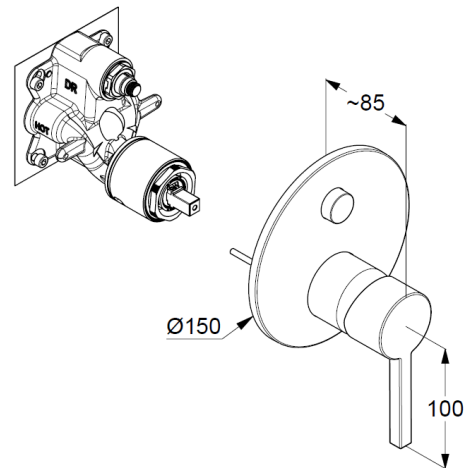

for pre-installation set KLUDI SLIM.BOXX Ref.: 88022

trim set with functional unit

wall mounted

PUSH&SWITCH diverter

automatic diverter: shower/bath

solid lever, metal

protected against back flow

ceramic cartridge with hot water safety device

flow rate bath at 3 bar 25 l/min.

flow rate shower at 3 bar 23 l/min.

Produktabbildung/ Product picture

Maßzeichnung/ Dimensional drawing

Durchfluss/ Flow rate