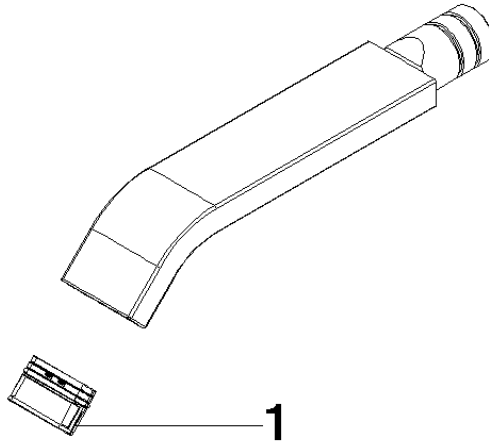

Spout 140 x 32 x 11mm - Chrome

SPARE PARTS

90 28 22 412 00 Product version from 4/1/2024

	Chrome	90 28 22 412 00-00
	Brushed Platinum	90 28 22 412 00-06
	Dark Chrome	90 28 22 412 00-19
	Brushed Light Gold (PVD)	90 28 22 412 00-27
	Matte Black	90 28 22 412 00-33
	Brushed Chrome	90 28 22 412 00-93
	Brushed Dark Platinum	90 28 22 412 00-99

Spout 140 x 32 x 11mm - Chrome

SPARE PARTS

90 28 22 412 00 Product version from 4/1/2024

Spout 140 x 32 x 11mm - Chrome

SPARE PARTS

90 28 22 412 00 Product version from 4/1/2024

90 28 22 412 00 Product version from 4/1/2024

Parts for other finishes can be found here: **Brushed**
Platinum

Spare parts list

No.	Item Number	Name	Quantity used	Delivery time
1	90 29 03 134 00 90	Aerator insert incl. installation spanner -	1.00	14