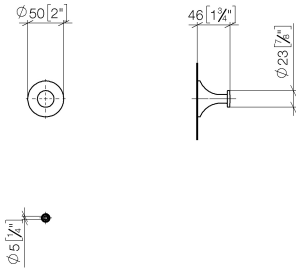

83 251 809 Product version from 4/1/2024

- 46mm projection
- rosette Ø 50 mm

	Brushed Platinum	83 251 809-06
	Chrome	83 251 809-00
	Platinum	83 251 809-08
	Dark Chrome	83 251 809-19
	Brushed Durabrass (23kt Gold)	83 251 809-28
	Brushed Gold (PVD)	83 251 809-37
	Brushed Dark Brass (PVD)	83 251 809-39
	Brushed Bronze (PVD)	83 251 809-42
	Brushed Dark Bronze (PVD)	83 251 809-43
	Brushed Champagne (22kt Gold)	83 251 809-46
	Champagne (22kt Gold)	83 251 809-47
	Brushed Dark Platinum	83 251 809-99

83 251 809 Product version from 4/1/2024

mm [inches]

83 251 809 Product version from 4/1/2024

Parts for other finishes can be found here: [Chrome](#)

Spare parts list

No.	Item Number	Name	Quantity used	Delivery time
2	05 24 04 506 00 90	Mounting for hook -	1.00	14
1	08 18 60 536-06	Hooks Ø 50 x 46 mm - Brushed Platinum	1.00	20