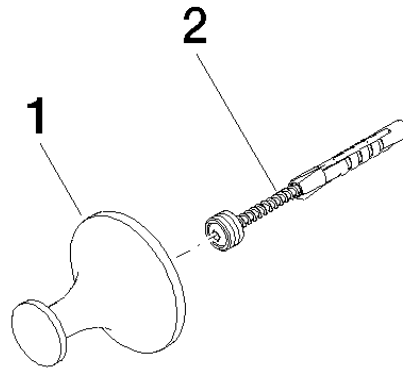

83 251 809 Product version from 4/1/2024

- 46mm projection
- rosette Ø 50 mm

	Brushed Platinum	83 251 809-06
	Chrome	83 251 809-00
	Platinum	83 251 809-08
	Dark Chrome	83 251 809-19
	Brushed Durabrass (23kt Gold)	83 251 809-28
	Brushed Gold (PVD)	83 251 809-37
	Brushed Dark Brass (PVD)	83 251 809-39
	Brushed Bronze (PVD)	83 251 809-42
	Brushed Dark Bronze (PVD)	83 251 809-43
	Brushed Champagne (22kt Gold)	83 251 809-46
	Champagne (22kt Gold)	83 251 809-47
	Brushed Dark Platinum	83 251 809-99

83 251 809 Product version from 4/1/2024

mm [inches]

83 251 809 Product version from 4/1/2024

Parts for other finishes can be found here: [Chrome](#)

Spare parts list

No.	Item Number	Name	Quantity used	Delivery time
2	05 24 04 506 00 90	Mounting for hook -	1.00	14
1	08 18 60 536-06	Hooks Ø 50 x 46 mm - Brushed Platinum	1.00	20