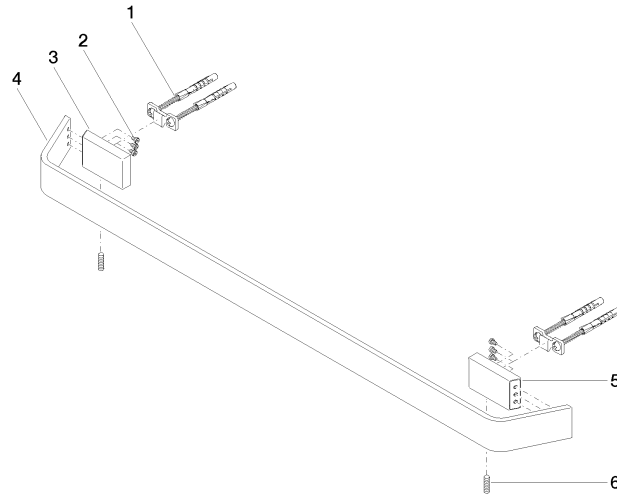

CL.1 Towel bar - Chrome

CL.1

83 060 705 Product version from 3/9/2015

- gauge 599 mm
- width 673mm
- height 35 mm
- 70mm projection

	Chrome	83 060 705-00
	Brushed Platinum	83 060 705-06
	Dark Chrome	83 060 705-19
	Brushed Light Gold (PVD)	83 060 705-27
	Brushed Champagne (22kt Gold)	83 060 705-46
	Champagne (22kt Gold)	83 060 705-47
	Brushed Dark Platinum	83 060 705-99

83 060 705 Product version from 3/9/2015

mm [inches]

83 060 705 Product version from 3/9/2015

Parts for other finishes can be found here: [Brushed](#) [Platinum](#)

Spare parts list

No.	Item Number	Name	Quantity used	Delivery time
3	08 17 70 500-00	Holder Wall bracket left 60 x 12 x 35 mm - Chrome	1.00	20
5	08 17 70 501-00	Holder Wall bracket right 60 x 12 x 35 mm - Chrome	1.00	20
4	08 17 70 550-00	Holder for towel rail Rod 675 x 35 x 70 mm - Chrome	1.00	20
6	04 31 11 113 00 90	Mounting Threaded pin M5 x 12 mm -	2.00	14
2	09 30 30 191 90	Mounting Cylinder head screw with hexagon socket M3 x 5 mm -	6.00	14
1	05 17 20 758 00 90	Attachment set 37 x 14 x 65 mm -	2.00	14