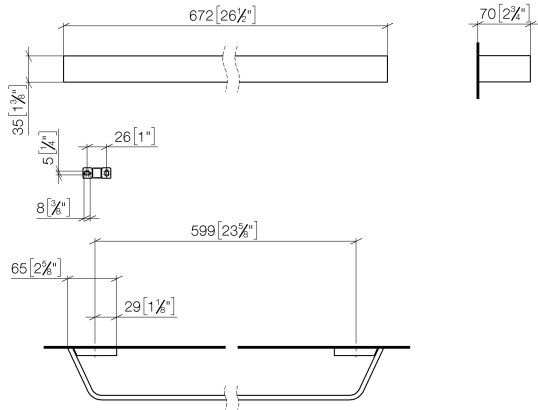

CL.1 Towel bar - Chrome

CL.1

83 060 705 Product version from 3/9/2015

- gauge 599 mm
- width 673mm
- height 35 mm
- 70mm projection

	Chrome	83 060 705-00
	Brushed Platinum	83 060 705-06
	Dark Chrome	83 060 705-19
	Brushed Light Gold (PVD)	83 060 705-27
	Brushed Champagne (22kt Gold)	83 060 705-46
	Champagne (22kt Gold)	83 060 705-47
	Brushed Dark Platinum	83 060 705-99

83 060 705 Product version from 3/9/2015

mm [inches]

83 060 705 Product version from 3/9/2015

Parts for other finishes can be found here: [Brushed](#) [Platinum](#)

Spare parts list

No.	Item Number	Name	Quantity used	Delivery time
3	08 17 70 500-00	Holder Wall bracket left 60 x 12 x 35 mm - Chrome	1.00	20
5	08 17 70 501-00	Holder Wall bracket right 60 x 12 x 35 mm - Chrome	1.00	20
4	08 17 70 550-00	Holder for towel rail Rod 675 x 35 x 70 mm - Chrome	1.00	20
6	04 31 11 113 00 90	Mounting Threaded pin M5 x 12 mm -	2.00	14
2	09 30 30 191 90	Mounting Cylinder head screw with hexagon socket M3 x 5 mm -	6.00	14
1	05 17 20 758 00 90	Attachment set 37 x 14 x 65 mm -	2.00	14