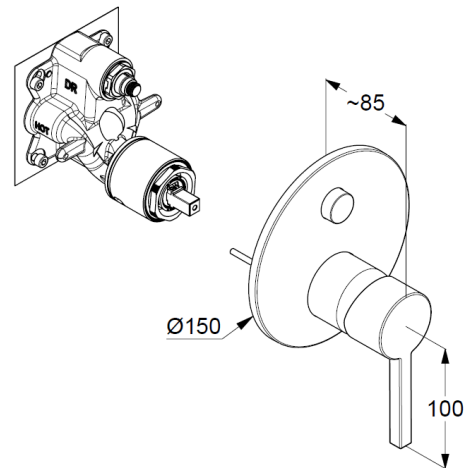

Technische Daten/ Technical Data

KLUDI NOVA FONTE

concealed single lever bath-and shower mixer
with security combination according to EN 1717
Style: Puristic

Ref.: 20763N215

Finishes:
N2 Brushed Gunmetal PVD

Product description
Manufacturer KLUDI GmbH & Co. KG
Typ: KLUDI NOVA FONTE
concealed single lever bath-and shower mixer
Ref.: 20763N215

concealed bath-shower mixer
single lever mixer
trim set without pre-installation set
for pre-installation set KLUDI SLIM.BOXX Ref.: 88022
trim set with functional unit
wall mounted
PUSH&SWITCH diverter
automatic diverter: shower/bath
solid lever, metal
protected against back flow
ceramic cartridge with hot water safety device
flow rate bath at 3 bar 25 l/min.
flow rate shower at 3 bar 23 l/min.

Produktabbildung/ Product picture

Maßzeichnung/ Dimensional drawing

Durchfluss/ Flow rate