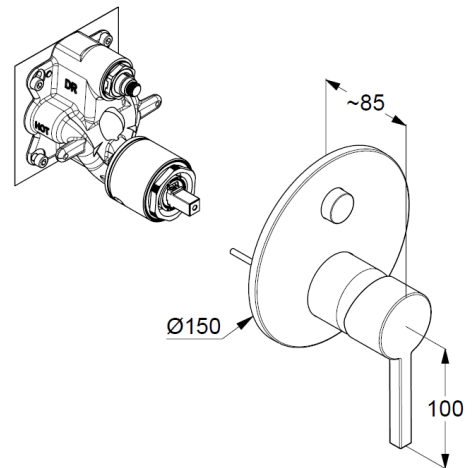

trim set with functional unit

wall mounted

PUSH&SWITCH diverter

automatic diverter: shower/bath

solid lever, metal

protected against back flow

ceramic cartridge with hot water safety device

flow rate bath at 3 bar 25 l/min.

### Produktabbildung/ Product picture

### Maßzeichnung/ Dimensional drawing