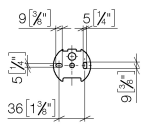

83 210 361 Product version from 7/3/2016

- width 85mm
- height 70 mm
- rosette Ø 60 mm
- 485mm projection

	Platinum	83 210 361-08
	Chrome	83 210 361-00
	Brushed Platinum	83 210 361-06
	Durabass (23kt Gold)	83 210 361-09
	Brushed Durabass (23kt Gold)	83 210 361-28
	Brushed Gold (PVD)	83 210 361-37
	Brushed Dark Brass (PVD)	83 210 361-39
	Brushed Bronze (PVD)	83 210 361-42
	Brushed Dark Platinum	83 210 361-99

83 210 361 Product version from 7/3/2016

mm [inches]

83 210 361 Product version from 7/3/2016

Parts for other finishes can be found here: [Chrome](#)

### Spare parts list

No.	Item Number	Name	Quantity used	Delivery time
3	08 30 11 501 90	Disc Ø 13 x 6,20 x3 mm -	2.00	14
5	08 30 11 521-08	Rosette Ø 30 x 8 mm - Platinum	1.00	-
Spare part can no longer be ordered, please order the replacement item				
6	04 31 11 140 00 90	Mounting Threaded pin M6 x 10 mm -	1.00	14
2	08 31 11 500 90	Mounting Bolt for washbasin Ø 14 x 78,5 mm -	1.00	14
8	05 17 97 507 00 90	Attachment set 52 x 45 x 70 mm -	1.00	14
4	90 17 50 501 00-08	Joint for towel bar, double 85 x 26 x 421 mm - Platinum	1.00	-
Spare part can no longer be ordered, please order the replacement item				
7	08 17 36 508-08	Holder for towel bar, spare toilet roll holder and shelf 91 x 60 x 60 mm - Platinum	1.00	-
Spare part can no longer be ordered, please order the replacement item				
1	08 30 30 501-08	Cover Ø 30 x 9,5 mm - Platinum	1.00	-
Spare part can no longer be ordered, please order the replacement item				