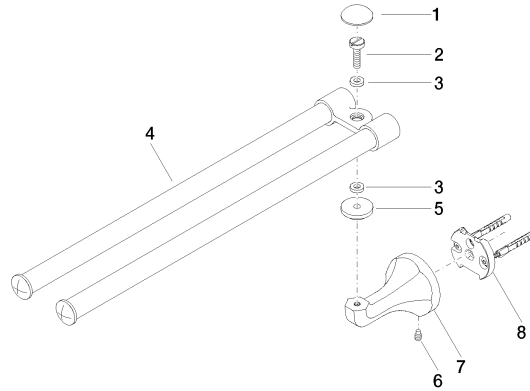

83 210 361 Product version from 7/3/2016

- width 85mm
- height 70 mm
- rosette Ø 60 mm
- 485mm projection

	Platinum	83 210 361-08
	Chrome	83 210 361-00
	Brushed Platinum	83 210 361-06
	Durabass (23kt Gold)	83 210 361-09
	Brushed Durabass (23kt Gold)	83 210 361-28
	Brushed Gold (PVD)	83 210 361-37
	Brushed Dark Brass (PVD)	83 210 361-39
	Brushed Bronze (PVD)	83 210 361-42
	Brushed Dark Platinum	83 210 361-99

83 210 361 Product version from 7/3/2016

mm [inches]

83 210 361 Product version from 7/3/2016

Parts for other finishes can be found here: [Chrome](#)

### Spare parts list

No.	Item Number	Name	Quantity used	Delivery time
3	08 30 11 501 90	Disc Ø 13 x 6,20 x3 mm -	2.00	14
5	08 30 11 521-08	Rosette Ø 30 x 8 mm - Platinum	1.00	-
Spare part can no longer be ordered, please order the replacement item				
6	04 31 11 140 00 90	Mounting Threaded pin M6 x 10 mm -	1.00	14
2	08 31 11 500 90	Mounting Bolt for washbasin Ø 14 x 78,5 mm -	1.00	14
8	05 17 97 507 00 90	Attachment set 52 x 45 x 70 mm -	1.00	14
4	90 17 50 501 00-08	Joint for towel bar, double 85 x 26 x 421 mm - Platinum	1.00	-
Spare part can no longer be ordered, please order the replacement item				
7	08 17 36 508-08	Holder for towel bar, spare toilet roll holder and shelf 91 x 60 x 60 mm - Platinum	1.00	-
Spare part can no longer be ordered, please order the replacement item				
1	08 30 30 501-08	Cover Ø 30 x 9,5 mm - Platinum	1.00	-
Spare part can no longer be ordered, please order the replacement item				