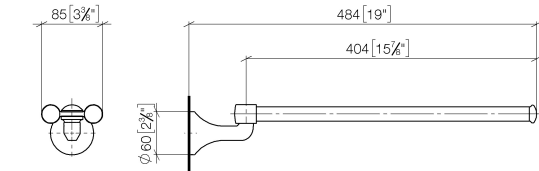

83 210 361 Product version from 7/3/2016

- width 85mm
- height 70 mm
- rosette Ø 60 mm
- 485mm projection

	Platinum	83 210 361-08
	Chrome	83 210 361-00
	Brushed Platinum	83 210 361-06
	Durabass (23kt Gold)	83 210 361-09
	Brushed Durabass (23kt Gold)	83 210 361-28
	Brushed Gold (PVD)	83 210 361-37
	Brushed Dark Brass (PVD)	83 210 361-39
	Brushed Bronze (PVD)	83 210 361-42
	Brushed Dark Platinum	83 210 361-99

83 210 361 Product version from 7/3/2016

mm [inches]

83 210 361 Product version from 7/3/2016

Parts for other finishes can be found here: [Chrome](#)

### Spare parts list

No.	Item Number	Name	Quantity used	Delivery time
3	08 30 11 501 90	Disc Ø 13 x 6,20 x3 mm -	2.00	14
5	08 30 11 521-08	Rosette Ø 30 x 8 mm - Platinum	1.00	-
Spare part can no longer be ordered, please order the replacement item				
6	04 31 11 140 00 90	Mounting Threaded pin M6 x 10 mm -	1.00	14
2	08 31 11 500 90	Mounting Bolt for washbasin Ø 14 x 78,5 mm -	1.00	14
8	05 17 97 507 00 90	Attachment set 52 x 45 x 70 mm -	1.00	14
4	90 17 50 501 00-08	Joint for towel bar, double 85 x 26 x 421 mm - Platinum	1.00	-
Spare part can no longer be ordered, please order the replacement item				
7	08 17 36 508-08	Holder for towel bar, spare toilet roll holder and shelf 91 x 60 x 60 mm - Platinum	1.00	-
Spare part can no longer be ordered, please order the replacement item				
1	08 30 30 501-08	Cover Ø 30 x 9,5 mm - Platinum	1.00	-
Spare part can no longer be ordered, please order the replacement item				