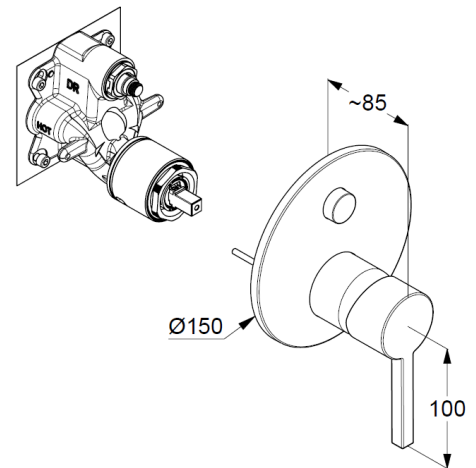

trim set with functional unit

wall mounted

PUSH&SWITCH diverter

automatic diverter: shower/bath

solid lever, metal

protected against back flow

ceramic cartridge with hot water safety device

flow rate bath at 3 bar 25 l/min.

flow rate shower at 3 bar 23 l/min.

Produktabbildung/ Product picture

Maßzeichnung/ Dimensional drawing

Durchfluss/ Flow rate