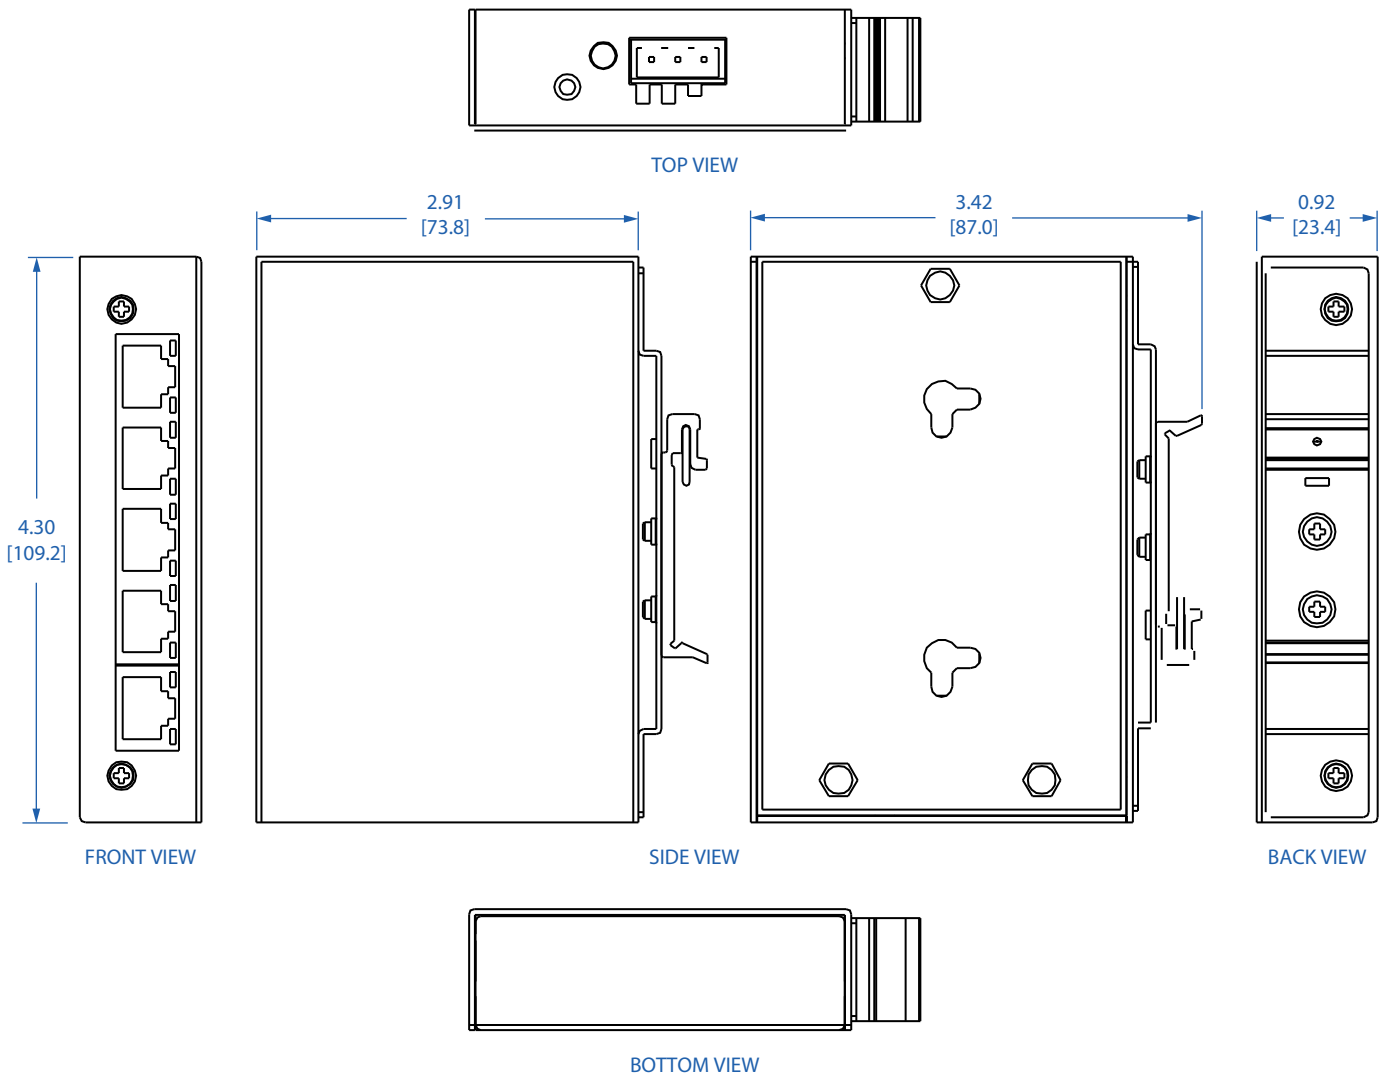

Tripp Lite series 5-Port Unmanaged Industrial Ethernet Switch - 10/100 Mbps, TAA (NFI-U05)

Dimensions: INCHES [mm]

Learn more at [Tripplite.Eaton.com](https://www.triplite.com)