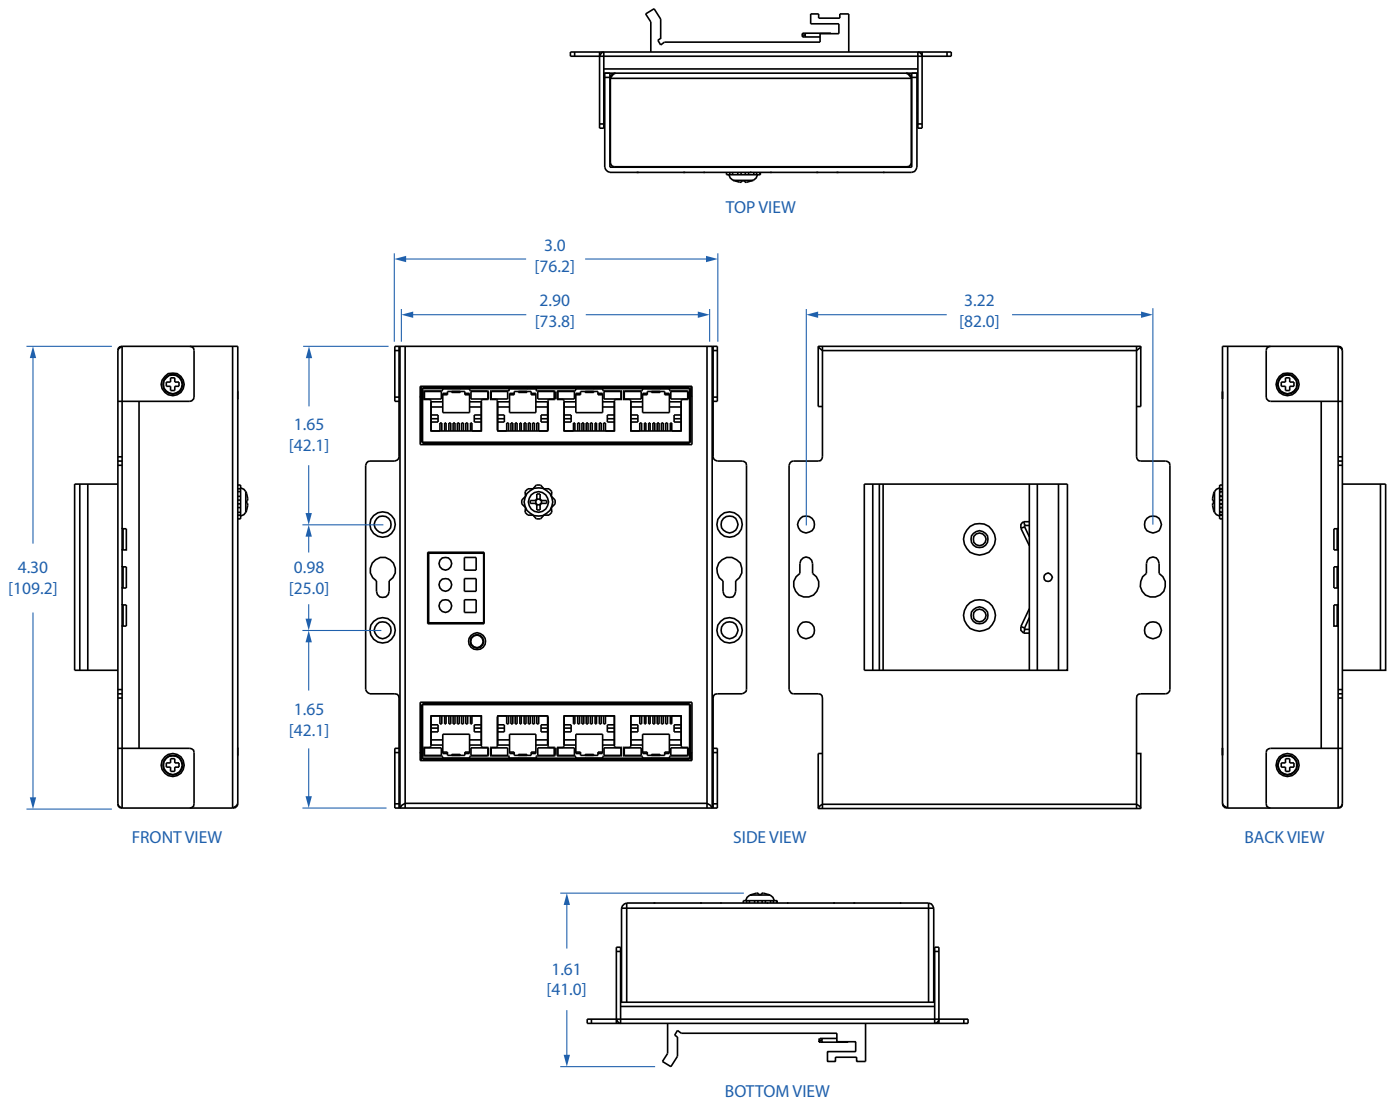

# Tripp Lite series 8-Port Unmanaged Industrial Ethernet Switch - 10/100 Mbps, TAA (NFI-U08-1)

Dimensions: INCHES [mm]

Learn more at [Tripplite.Eaton.com](https://www.triplite.com)