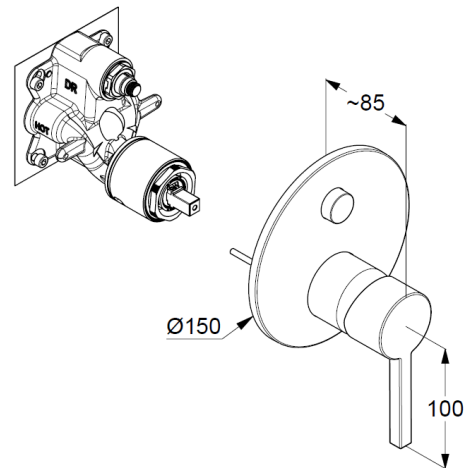

trim set with functional unit

wall mounted

PUSH&SWITCH diverter

automatic diverter: shower/bath

solid lever, metal

protected against back flow

ceramic cartridge with hot water safety device

flow rate bath at 3 bar 25 l/min.

flow rate shower at 3 bar 23 l/min.

Produktabbildung/ Product picture

Maßzeichnung/ Dimensional drawing

Durchfluss/ Flow rate