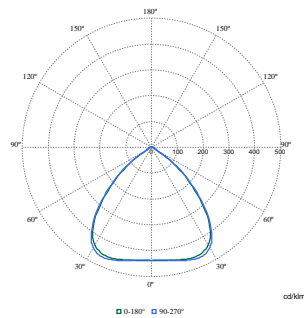

Fotometrische gegevens

Polar Normal (separate) - BY580PI - 910505102892