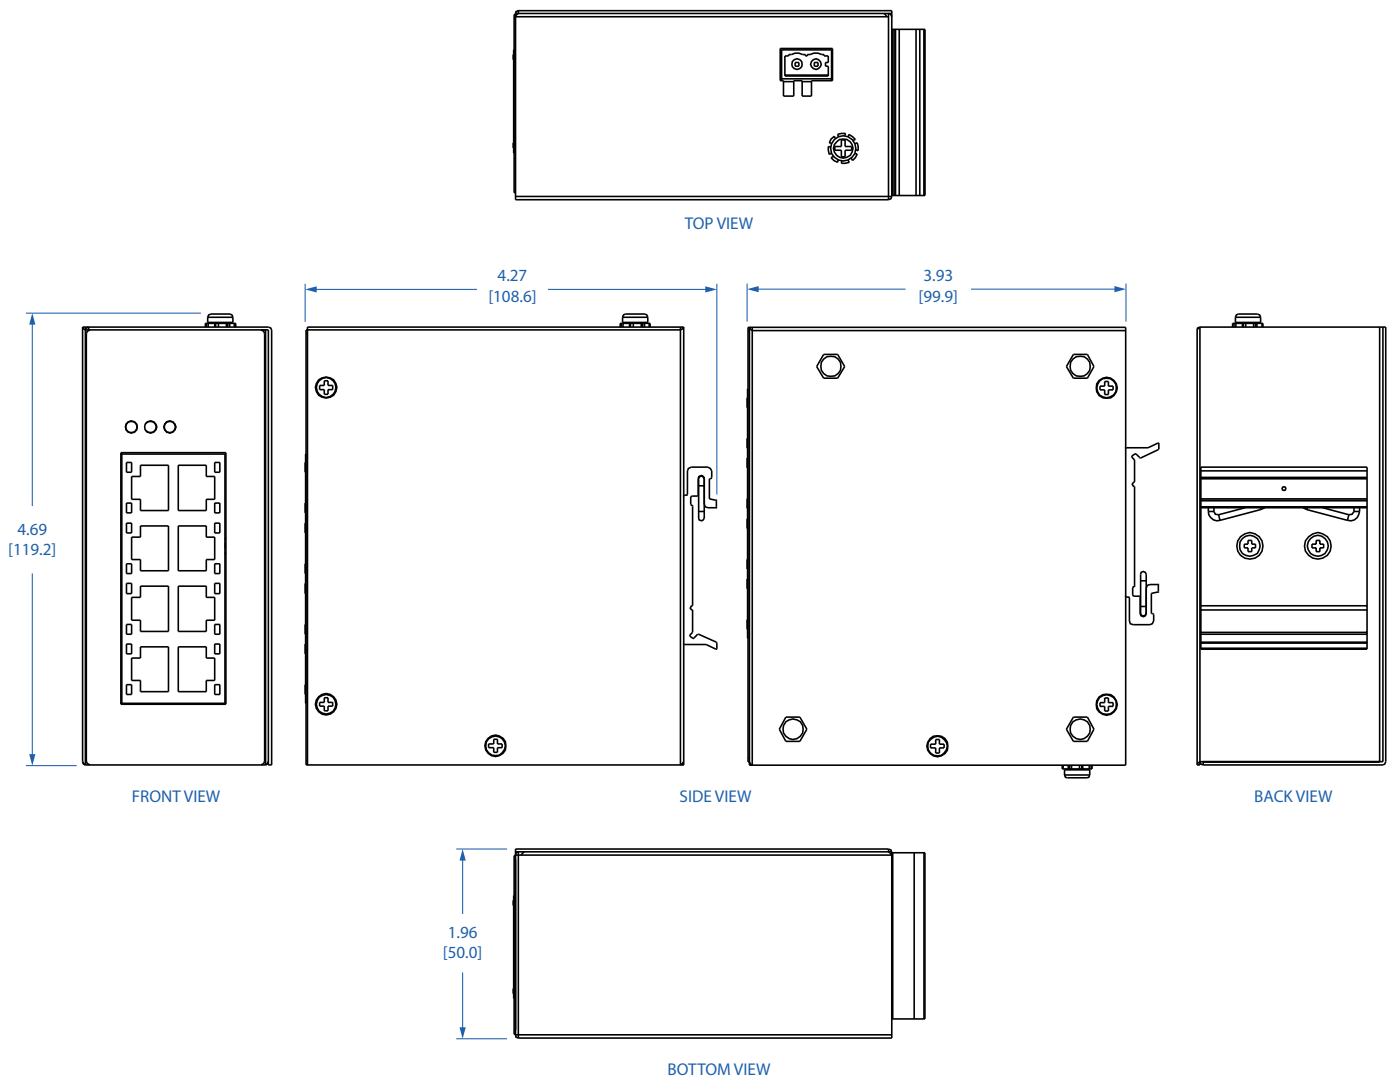

Tripp Lite series 8-Port Unmanaged Industrial Ethernet Switch - 10/100 Mbps, TAA (NFI-U08-2)

Dimensions: INCHES [mm]

Learn more at [Tripplite.Eaton.com](https://www.triplite.com)