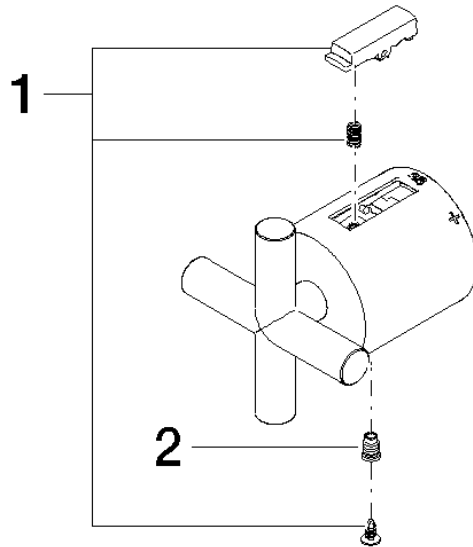

## Handle Thermostat Ø 46 mm - Brushed Durabronz (23kt Gold)

SPARE PARTS

90 17 33 027 00 Product version from 4/1/2025

## Handle Thermostat Ø 46 mm - Brushed Durabronz (23kt Gold)

SPARE PARTS

90 17 33 027 00 Product version from 4/1/2025

90 17 33 027 00 Product version from 4/1/2025

Parts for other finishes can be found here: [Chrome](#)

### Spare parts list

No.	Item Number	Name	Quantity used	Delivery time
1	90 21 33 011 00-13	Repair kit for thermostat handle - black	1.00	14
2	90 31 11 517 00 90	Bolt for thermostat handle M5 -	1.00	14