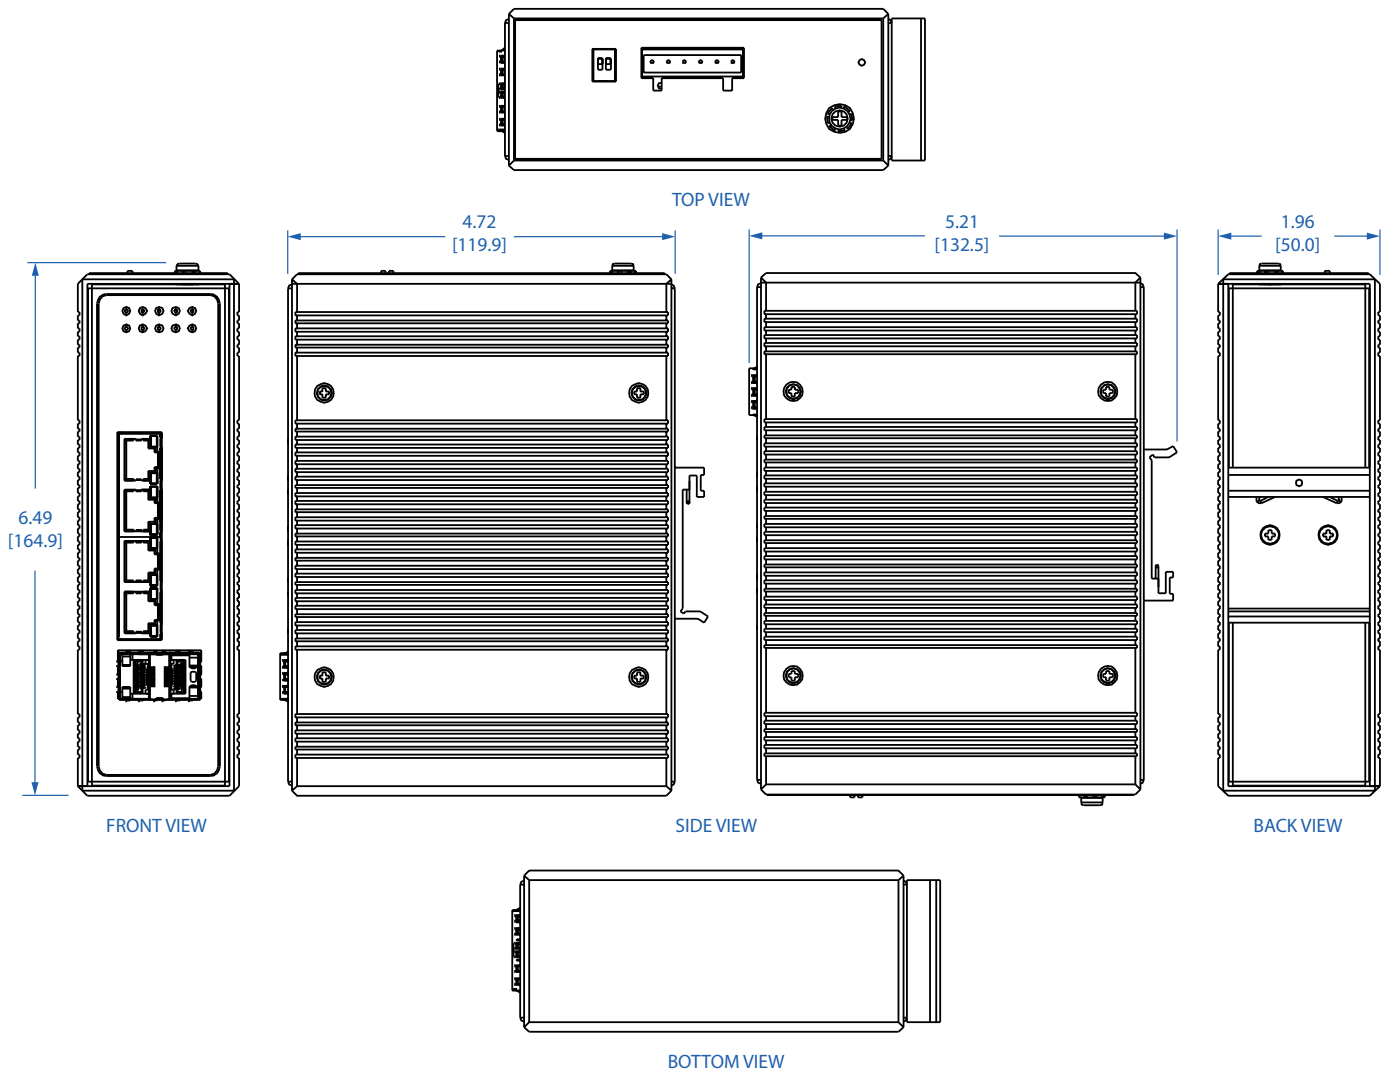

Tripp Lite series 4-Port Managed Industrial Gigabit Ethernet Switch - 10/100/1000 Mbps, 2 GbE SFP Slots, TAA (NGI-M04C2)

Dimensions: INCHES [mm]

Learn more at [Tripplite.Eaton.com](https://www.triplite.com)