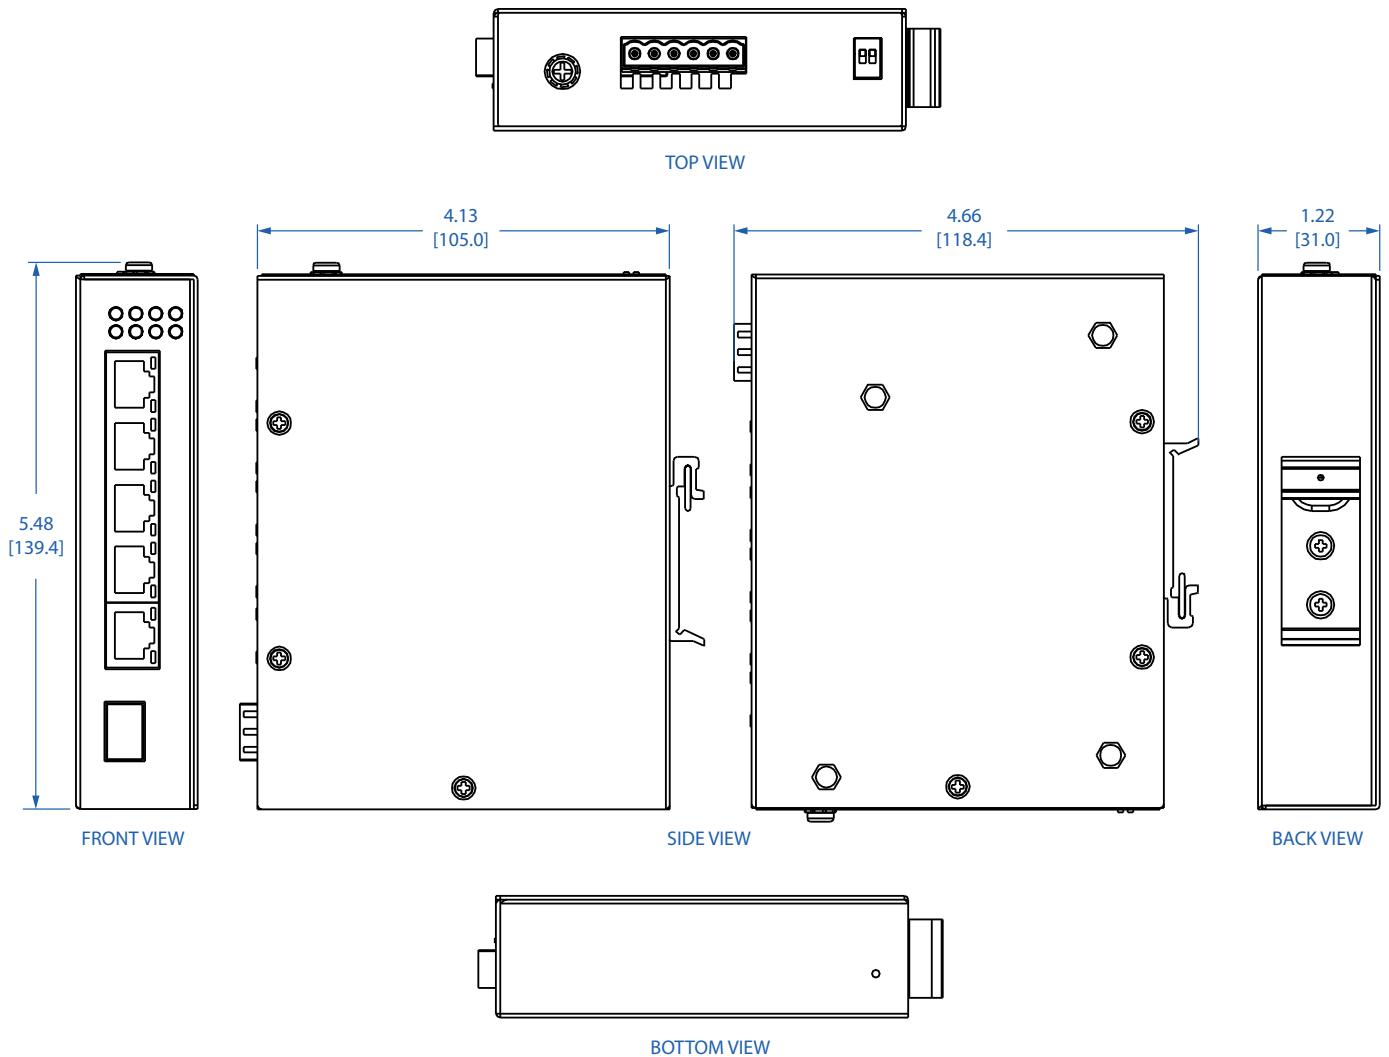

# Tripp Lite series 5-Port Managed Industrial Gigabit Ethernet Switch - 10/100/1000 Mbps, GbE SFP Slot, TAA (NGI-M05-C1)

Dimensions: INCHES [mm]

Learn more at [Tripplite.Eaton.com](https://www.tripp-lite.com)