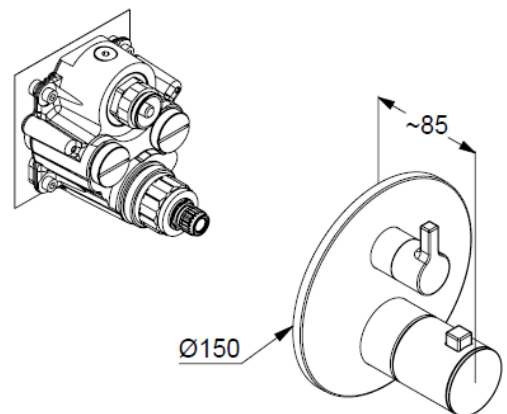

### Product description

Manufacturer KLUDI GmbH & Co. KG

Typ: KLUDI NOVA FONTE

concealed thermostatic bath-shower mixer  
trim set with functional unit

Ref.: 208105315

concealed thermostatic bath-shower mixer  
trim set without pre-installation set  
for pre-installation set KLUDI SLIM.BOXX Ref.: 88022  
wall mounted  
trim set with functional unit  
with ceramic shut-off valve 90°/90°  
temperature handle with hot water safety at 40°C  
optional temperature limiter at 43°C included  
flow rate bath at 3 bar 28 l/min.  
flow rate shower at 3 bar 24 l/min.  
with integrated back flow preventer

### Produktabbildung/ Product picture

### Maßzeichnung/ Dimensional drawing