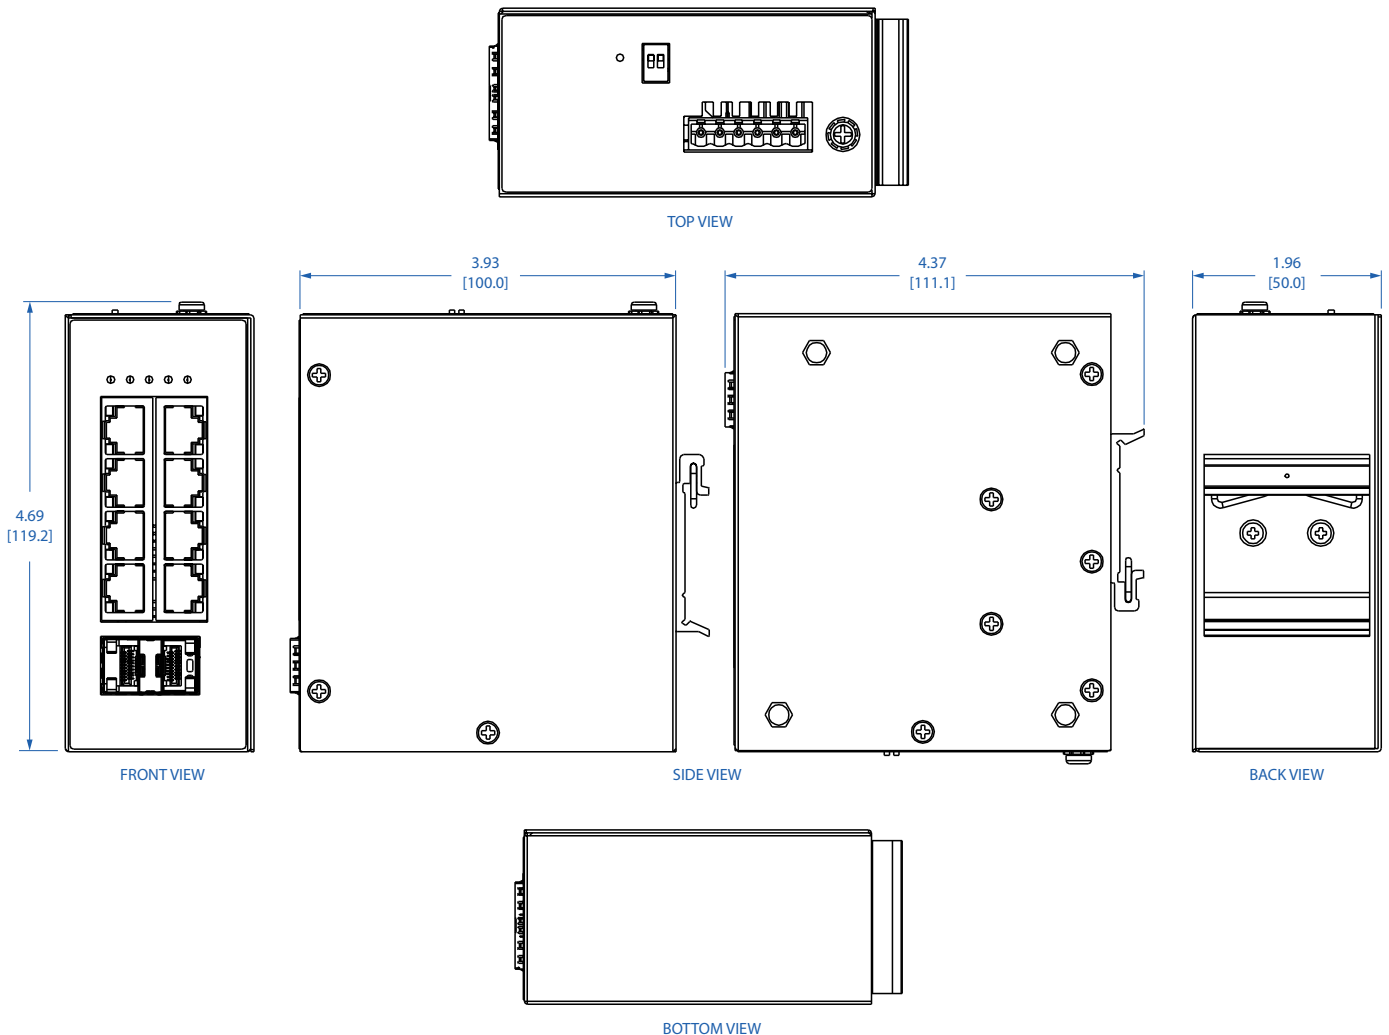

Tripp Lite series 8-Port Managed Industrial Gigabit Ethernet Switch - 10/100/1000 Mbps, 2 GbE SFP Slots, TAA (NGI-M08C2)

Dimensions: INCHES [mm]

Learn more at [Tripplite.Eaton.com](https://www.triplite.com)