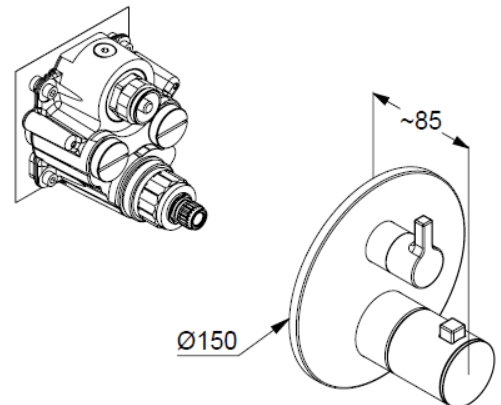

Typ: KLUDI NOVA FONTE

concealed thermostatic bath-shower mixer  
trim set with functional unit

Ref.: 20810N015

concealed thermostatic bath-shower mixer  
trim set without pre-installation set  
for pre-installation set KLUDI SLIM.BOXX Ref.: 88022  
wall mounted  
trim set with functional unit  
with ceramic shut-off valve 90°/90°  
temperature handle with hot water safety at 40°C  
optional temperature limiter at 43°C included  
flow rate bath at 3 bar 28 l/min.  
flow rate shower at 3 bar 24 l/min.  
with integrated back flow preventer

### Produktabbildung/ Product picture

### Maßzeichnung/ Dimensional drawing