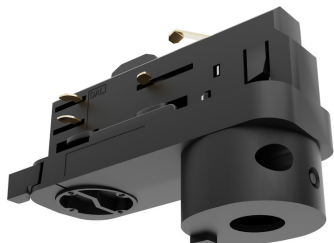

Concord

LYTESPAN PENDANT ASYMMETRC ADAPTOR DALI BLK 9209/B 2070287

Features

- Lytespan pendant adaptor, asymmetric DALI adaptor , 6 conductors with phase selector. Polycarbonate body, copper alloy contacts. Black Max. load. 100N, Max. torque 2.5Nm Compatible with Eurostandard tracks. Compatible with OneTrack.

Product Overview

Product name	LYTESPAN PENDANT ASYMMETRC ADAPTOR DALI BLK 9209/B
Technology	Accessory
Mount	Track mounting
General application	Museums & Galleries, Office, Hospitality
ETIM Class	EC002556
Housing colour	Black
Product EAN number	5025768702879
Warranty	5 years

Concord

LYTESPAN PENDANT ASYMMETRC ADAPTOR DALI BLK 9209/B 2070287

Technical drawings