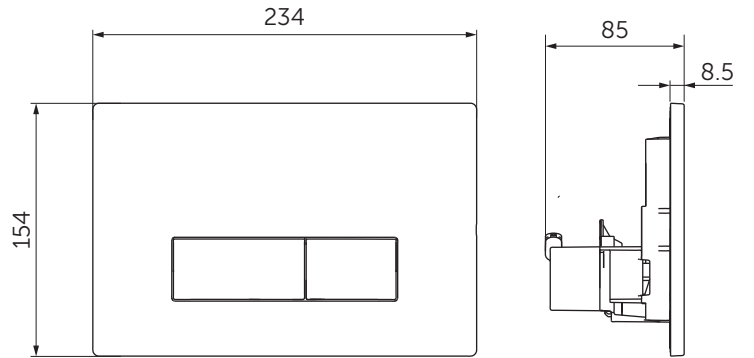

(dimensions in millimeters)

WC FRAME/CISTERN 150

WC FRAME / CISTERN 80

WC FRAME / CISTERN 120

1

2

3

4