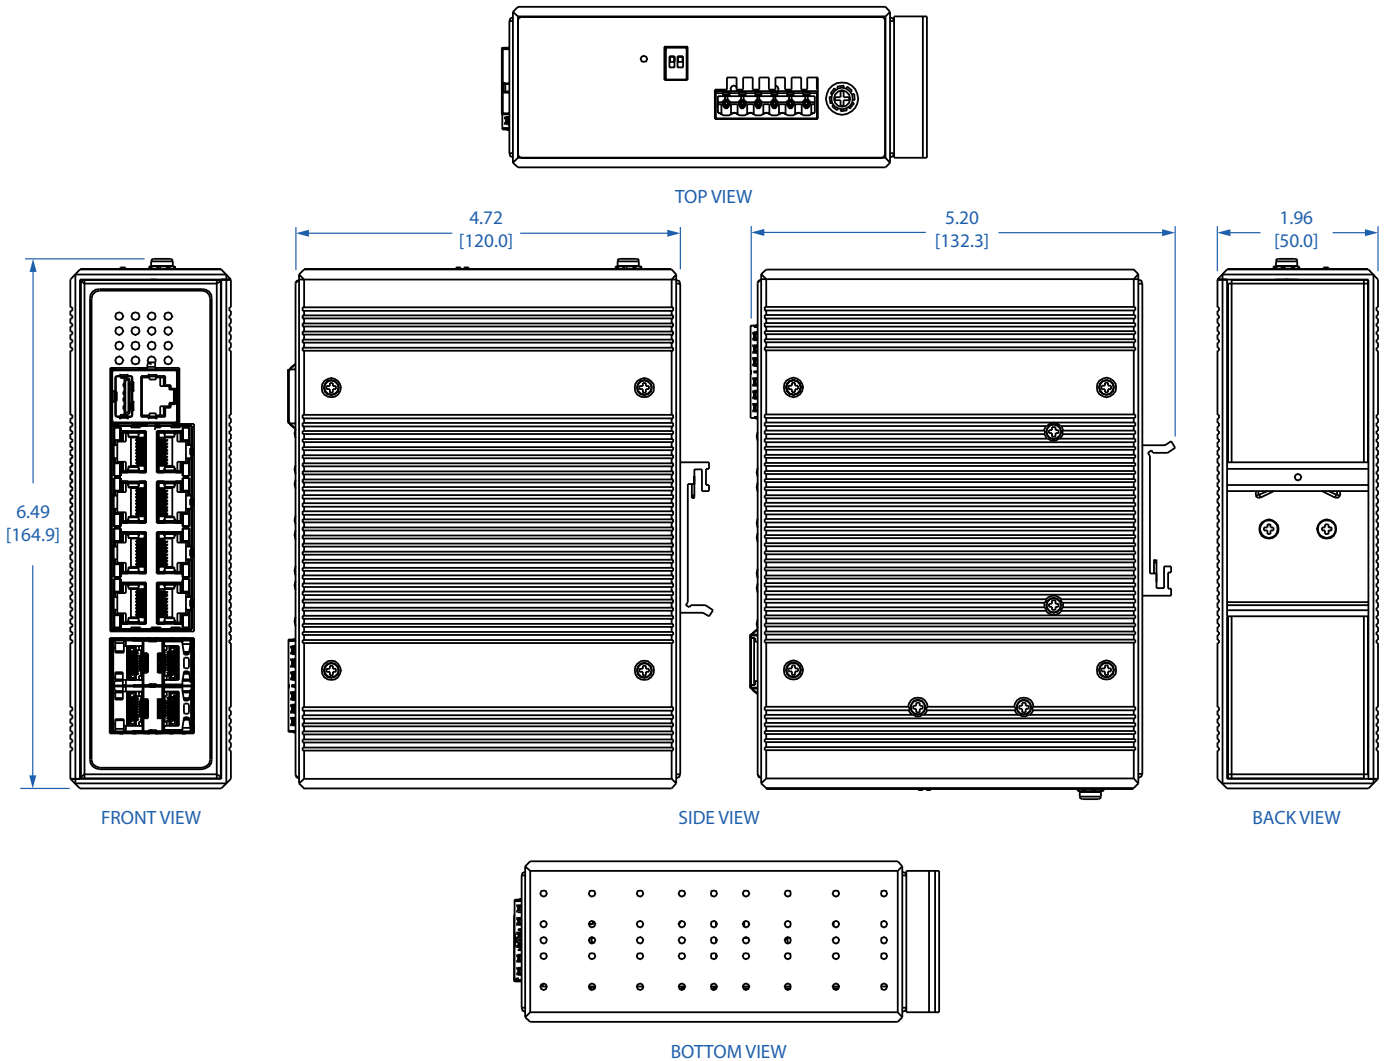

Tripp Lite series 8-Port Managed Industrial Gigabit Ethernet Switch - Layer 2, 1 Gbps, PoE+ 30W, 4 GbE SFP Ports, TAA (NGI-M08C4POE8-2)

Dimensions: INCHES [mm]

Learn more at [Tripplite.Eaton.com](https://www.tripp-lite.com)