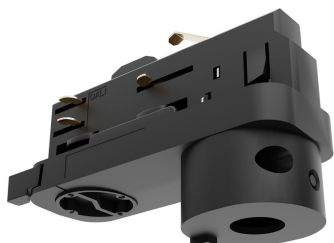

## LYTESPAN PENDANT ASYMMETRC ADAPTOR DALI BLK 9209/B 2070287

### Features

- Lytespan pendant adaptor, asymmetric DALI adaptor , 6 conductors with phase selector. Polycarbonate body, copper alloy contacts. Black Max. load. 100N, Max. torque 2.5Nm Compatible with Eurostandard tracks. Compatible with OneTrack.

### Product Overview

<b>Product name</b>	LYTESPAN PENDANT ASYMMETRC ADAPTOR DALI BLK 9209/B
<b>Technology</b>	Accessory
<b>Mount</b>	Track mounting
<b>General application</b>	Museums & Galleries, Office, Hospitality
<b>ETIM Class</b>	EC002556
<b>Housing colour</b>	Black
<b>Product EAN number</b>	5025768702879
<b>Warranty</b>	5 years

#### GENERAL DATA

Product name	LYTESPAN PENDANT ASYMMETRC ADAPTOR DALI BLK 9209/B
Technology	Accessory
Accessory type	Electrical
Type of accessory	Pendant adaptor
Mount	Track mounting
General application	Museums & Galleries, Office, Hospitality
ETIM Class	EC002556
Warranty	5 years