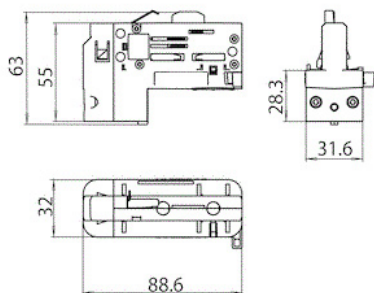

Technical drawings

Data table

GENERAL DATA

Product name	LYTESPAN PENDANT ASYMMETRC ADAPTOR DALI BLK 9209/B
Technology	Accessory
Accessory type	Electrical
Type of accessory	Pendant adaptor
Mount	Track mounting
General application	Museums & Galleries, Office, Hospitality
ETIM Class	EC002556
Warranty	5 years

ELECTRICAL DATA

Primary Supply/Product voltage - min (V)	220
Primary Supply/Product voltage - max (V)	240
Control gear required	No
Connectable conductor cross section - Max (mm²)	2.5