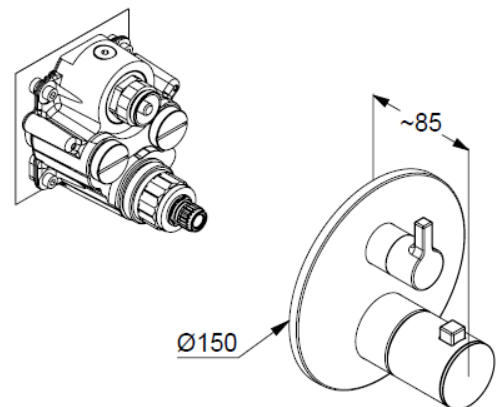

Technische Daten/ Technical Data

KLUDI NOVA FONTE

concealed thermostatic bath-shower mixer
trim set with functional unit
Style: Puristic

Ref.: 20810N115

Finishes:

N1 Brushed Bronze PVD

Product description

Manufacturer KLUDI GmbH & Co. KG

Typ: KLUDI NOVA FONTE

concealed thermostatic bath-shower mixer
trim set with functional unit

Ref.: 20810N115

concealed thermostatic bath-shower mixer
trim set without pre-installation set
for pre-installation set KLUDI SLIM.BOXX Ref.: 88022
wall mounted
trim set with functional unit
with ceramic shut-off valve 90°/90°
temperature handle with hot water safety at 40°C
optional temperature limiter at 43°C included
flow rate bath at 3 bar 28 l/min.
flow rate shower at 3 bar 24 l/min.
with integrated back flow preventer

Produktabbildung/ Product picture

Maßzeichnung/ Dimensional drawing

Durchfluss/ Flow rate