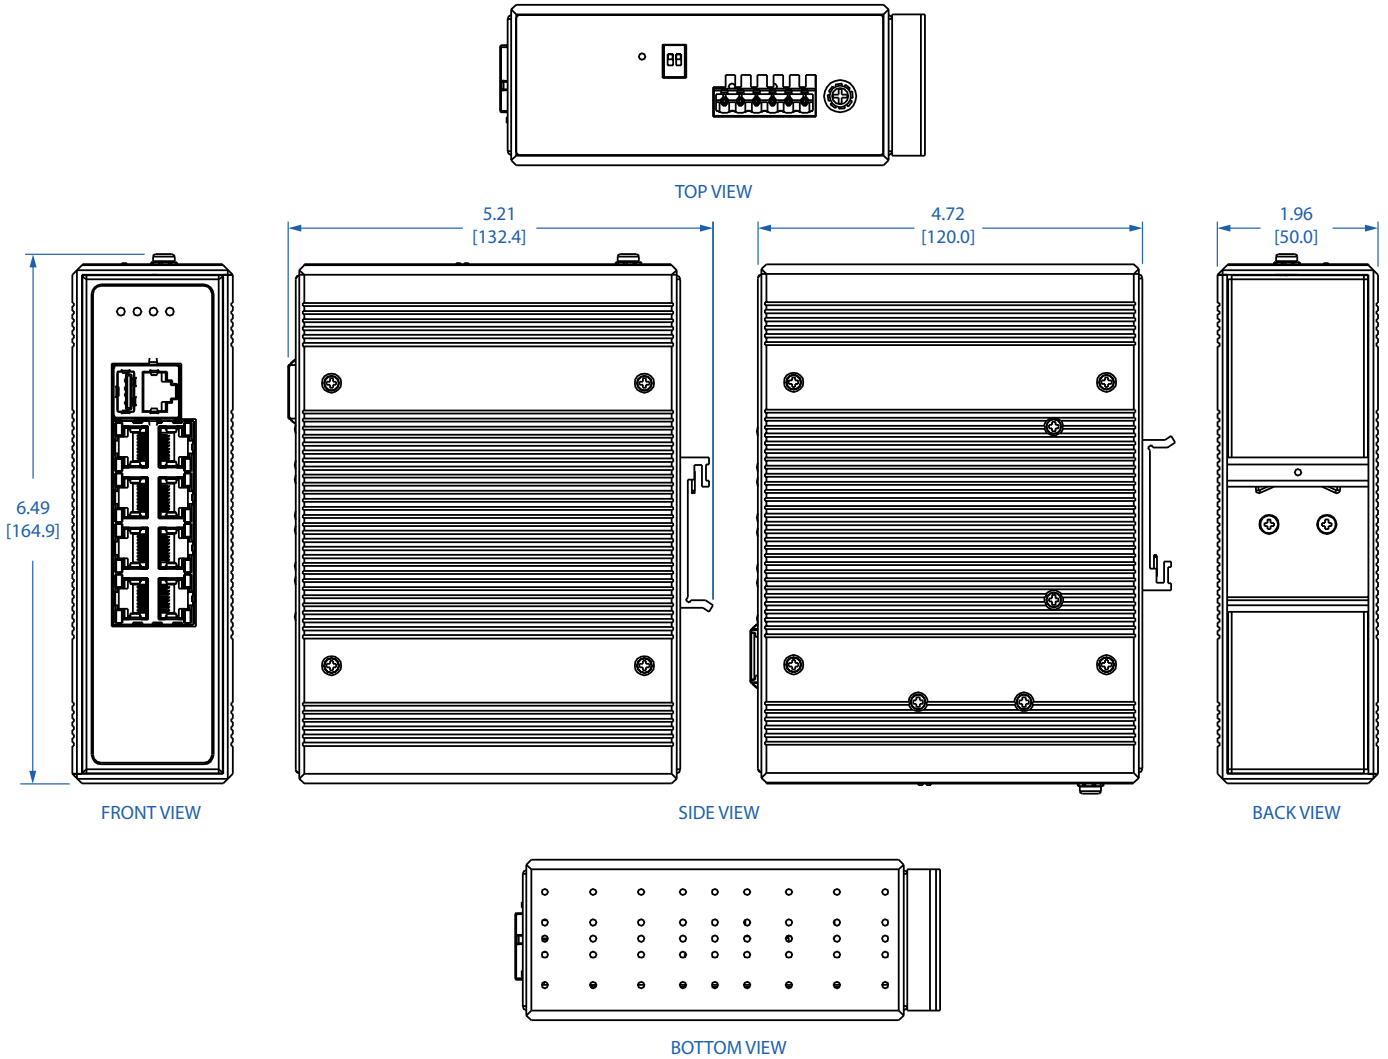

Tripp Lite series 8-Port Managed Industrial Gigabit Ethernet Switch - Layer 2, 1 Gbps, PoE+ 30W, TAA (NGI-M08POE8-L2)

Dimensions: INCHES [mm]

Learn more at [Tripplite.Eaton.com](https://www.triplite.com)