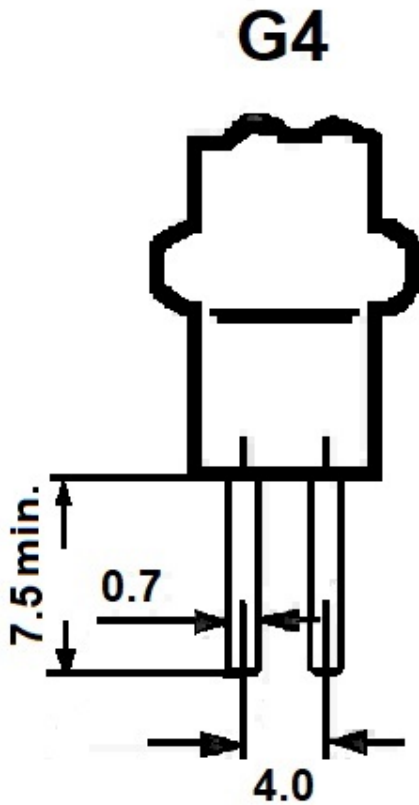

ToLEDo RT G4 V2 350LM 840 SL 0030793

Dimmable	No
Housing colour	Transparent
IP rating	IP20
Product EAN number	5410288307930
Warranty	3 years
Dimming method	N/A
Useful luminous flux (#use)	350

Technical drawings

Data table

GENERAL DATA

Product name	ToLEDo RT G4 V2 350LM 840 SL