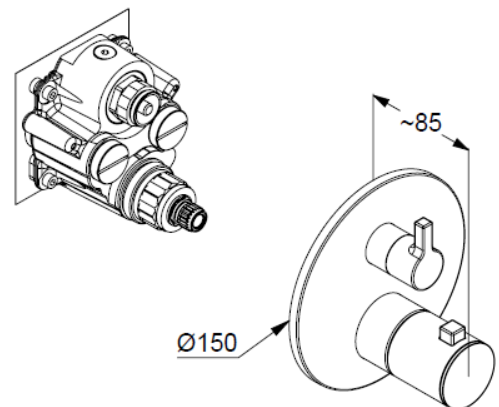

Technische Daten/ Technical Data

KLUDI NOVA FONTE

concealed thermostatic bath-shower mixer
trim set with functional unit
Style: Puristic

Ref.: 20810N215

Finishes:

N2 Brushed Gunmetal PVD

Product description

Manufacturer KLUDI GmbH & Co. KG

Typ: KLUDI NOVA FONTE

concealed thermostatic bath-shower mixer
trim set with functional unit

Ref.: 20810N215

concealed thermostatic bath-shower mixer
trim set without pre-installation set
for pre-installation set KLUDI SLIM.BOXX Ref.: 88022
wall mounted
trim set with functional unit
with ceramic shut-off valve 90°/90°
temperature handle with hot water safety at 40°C
optional temperature limiter at 43°C included
flow rate bath at 3 bar 28 l/min.
flow rate shower at 3 bar 24 l/min.
with integrated back flow preventer

Produktabbildung/ Product picture

Maßzeichnung/ Dimensional drawing

Durchfluss/ Flow rate