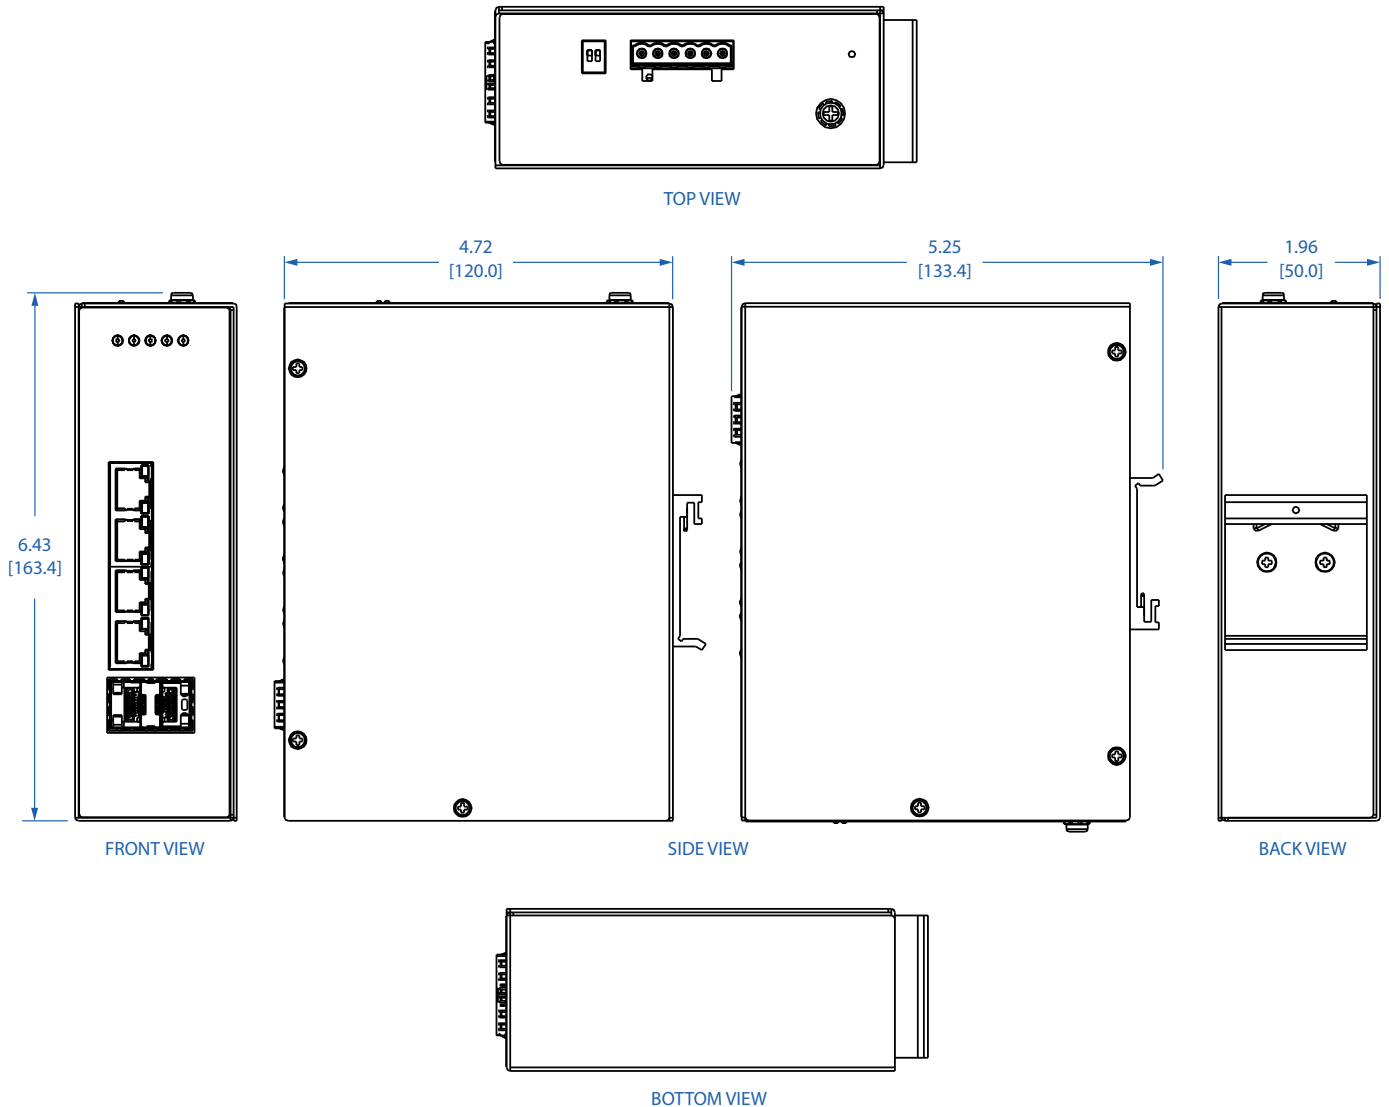

Tripp Lite series 4-Port Lite Managed Industrial Gigabit Ethernet Switch - 10/100/1000 Mbps, 2 GbE SFP Slots, TAA (NGI-S04C2)

Dimensions: INCHES [mm]

Learn more at [Tripplite.Eaton.com](https://www.triplite.com)