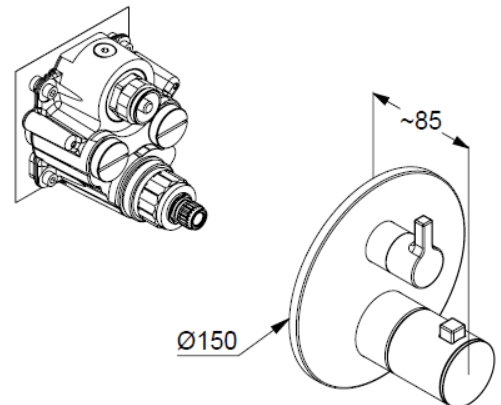

Typ: KLUDI NOVA FONTE

concealed thermostatic bath-shower mixer  
trim set with functional unit

Ref.: 20810N515

concealed thermostatic bath-shower mixer  
trim set without pre-installation set  
for pre-installation set KLUDI SLIM.BOXX Ref.: 88022  
wall mounted  
trim set with functional unit  
with ceramic shut-off valve 90°/90°  
temperature handle with hot water safety at 40°C  
optional temperature limiter at 43°C included  
flow rate bath at 3 bar 28 l/min.  
flow rate shower at 3 bar 24 l/min.  
with integrated back flow preventer

### Produktabbildung/ Product picture

### Maßzeichnung/ Dimensional drawing