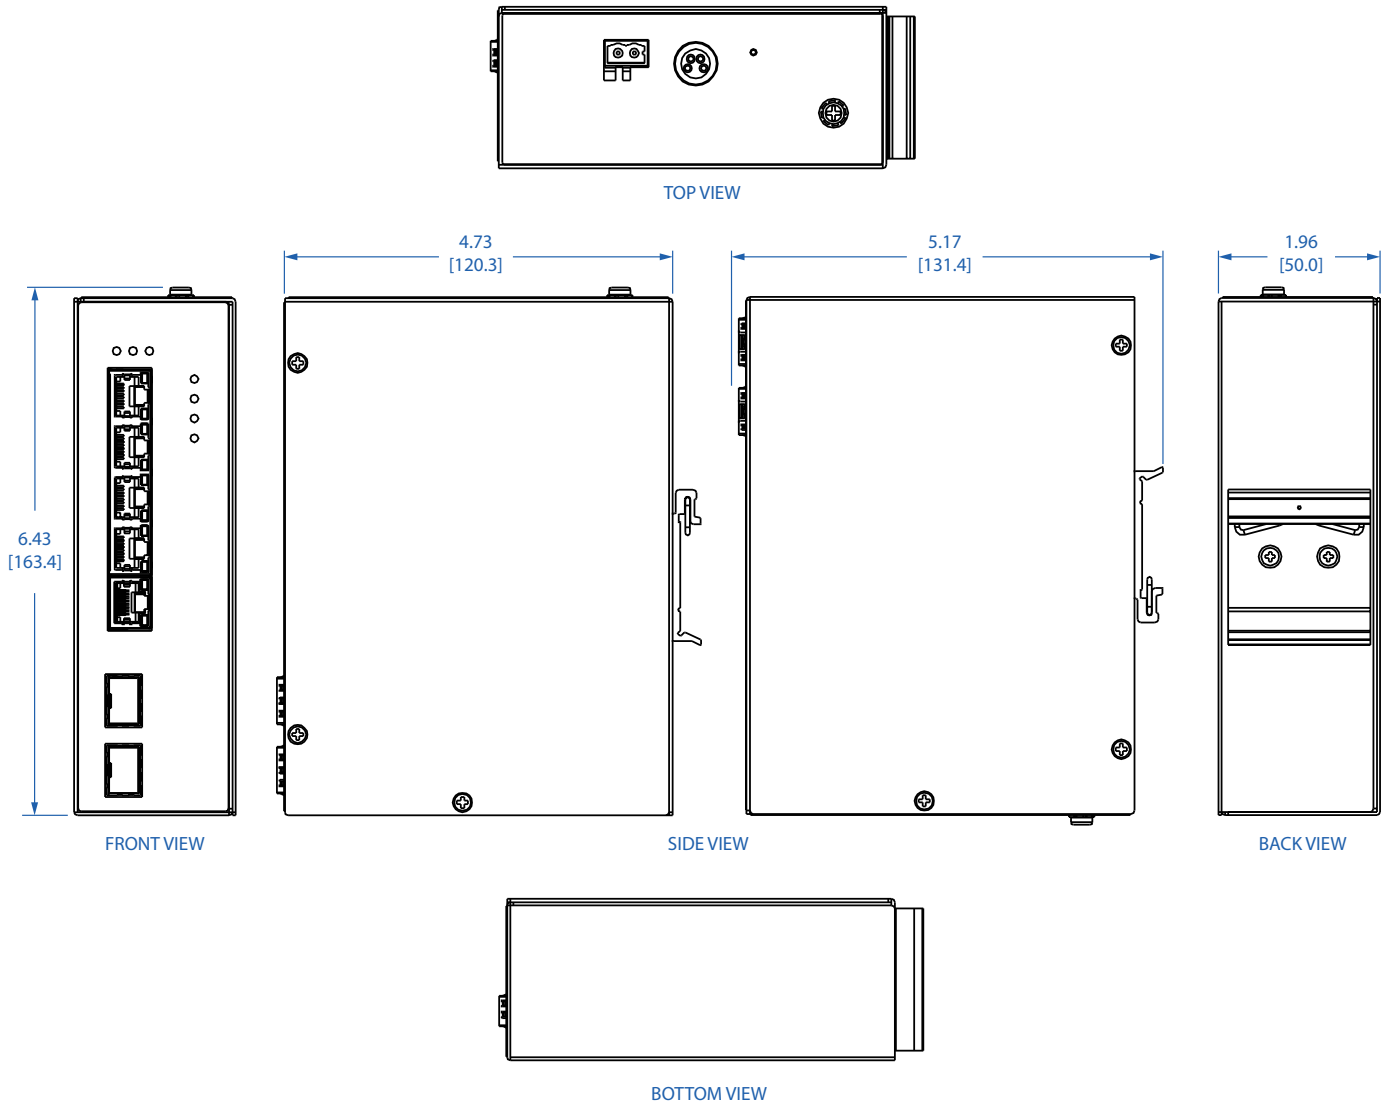

# Tripp Lite series 5-Port Lite Managed Industrial Gigabit Ethernet Switch - 10/100/1000 Mbps, PoE+ 30W, 2 GbE SFP Slots, TAA (NGI-S05C2POE4)

Dimensions: INCHES [mm]

Learn more at [Tripplite.Eaton.com](https://www.triplite.com)